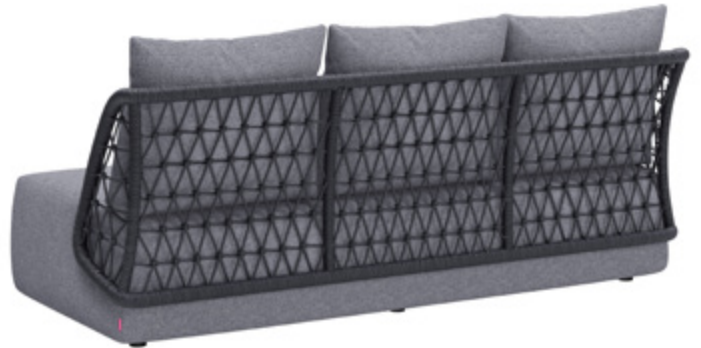

HORIZON DINING CHAIR
704008 Gray
w 25.6" d 27.2" h 31.9"
*Outdoor Olefin Fabric,
Powder Coated Aluminum*

MEKAN ACCENT CHAIR

704024 Gray
w 32.3" d 35.4" h 32.3"

*Outdoor Olefin Fabric,
Aluminum, Polypropylene*

HORIZON SOFA

704047 Gray
w 78" d 31.3" h 31.9"

*Outdoor Olefin Fabric,
Powder Coated Aluminum*