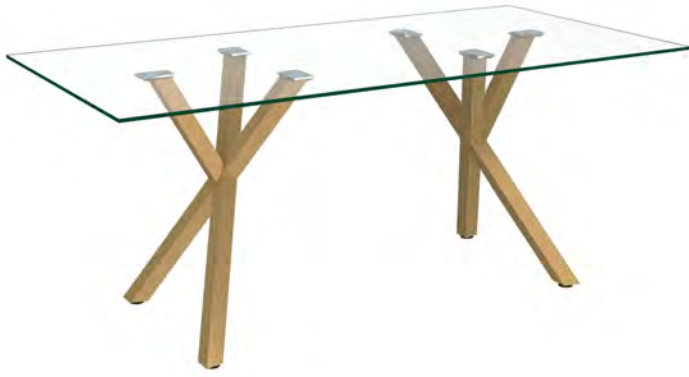

STARK

201-535GL RECTANGULAR DINING TABLE
71 x 35.50 x 30"H

FINISH: Aged Gold

MATERIALS: Metal/Glass

- Contemporary styling with fun, geometric design
- 10mm, tempered clear glass table top
- Metal legs with an aged gold finish
- Brushed stainless steel glass holders
- Mix and match with a variety of chair styles

WHi