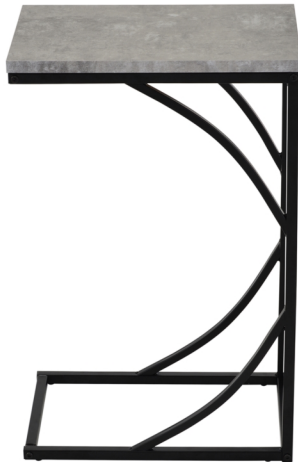

DARCY

501-288CMT ACCENT TABLE
10.50 x 16 x 25"H

FINISH: Cement/Black
MATERIALS: MDF/Metal

- Contemporary design
- C-style table slides easily up to most sofas
- Wood table top with a faux cement finish
- Black metal frame

WHi