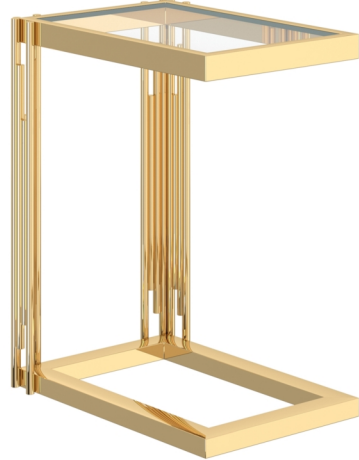

Inspire

!nspire

ESTREL

301-630GL RECTANGULAR COFFEE TABLE
47.25 x 23.75 x 17.75"H

FINISH: Gold
MATERIALS: Metal/Glass

- Contemporary metal and glass table
- Fun, geometric pipe design on table corners
- Clear, tempered 8mm thick glass top tier
- Mirrored glass bottom tier
- Polished gold finish

!nspire

ESTREL

501-630GL_L LARGE ACCENT TABLE
21.75 x 21.75 x 21.75"H

FINISH: Gold
MATERIALS: Metal/Glass

- Contemporary metal and glass table
- Fun, geometric pipe design on table corners
- Clear, tempered 8mm thick glass top tier
- Mirrored glass bottom tier
- Polished gold finish

!nspire

ESTREL

502-630GL CONSOLE TABLE
47.25 x 15.75 x 30.75"H

FINISH: Gold
MATERIALS: Metal/Glass

- Contemporary metal and glass table
- Fun, geometric pipe design on table corners
- Clear, tempered 8mm thick glass top tier
- Mirrored glass bottom tier
- Polished gold finish