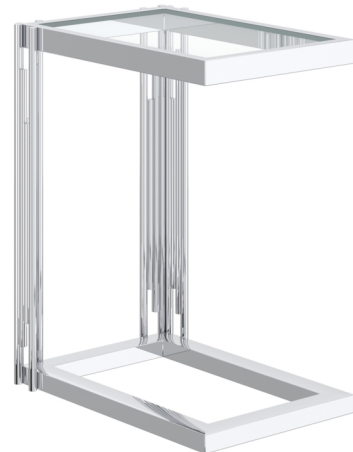

ESTREL

501-630CH_S SMALL ACCENT TABLE
19.75 x 13.75 x 24.25"H

FINISH: Silver

MATERIALS: Metal/Glass

- Contemporary metal and glass table
- Fun, geometric pipe design on table corners
- Clear, tempered 8mm thick glass top tier
- C-style table can fit against most sofas
- Polished chrome finish

!nspire