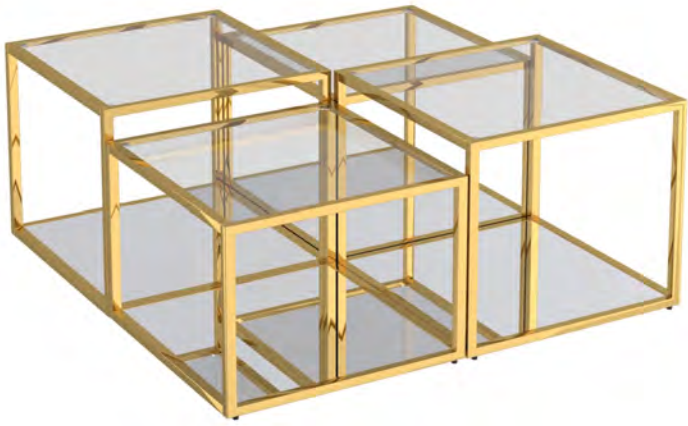

!nspire

CASINI

301-632CH_S SMALL SQUARE COFFEE TABLE
19.75 x 19.75 x 14.25"H

FINISH: Silver
MATERIALS: Metal/Glass

- Contemporary, modular table
- Mix-and-match any combination of tables to create your own look
- Clear, tempered 8mm thick glass top tier
- Mirrored glass bottom tier
- Polished chrome finish