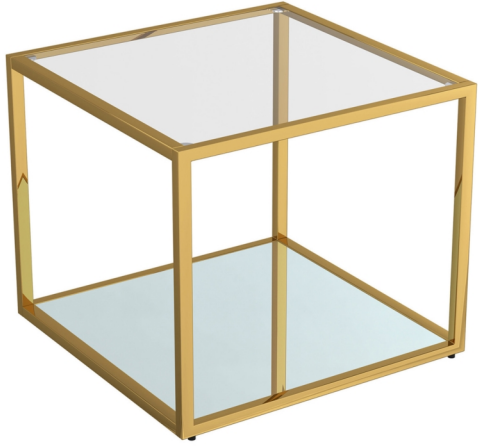

!nspire

CASINI

301-632GL_L LARGE SQUARE COFFEE TABLE
19.75 x 19.75 x 16.50"H

FINISH: Gold
MATERIALS: Metal/Glass

- Contemporary, modular table
- Mix-and-match any combination of tables to create your own look
- Clear, tempered 8mm thick glass top tier
- Mirrored glass bottom tier
- Polished gold finish