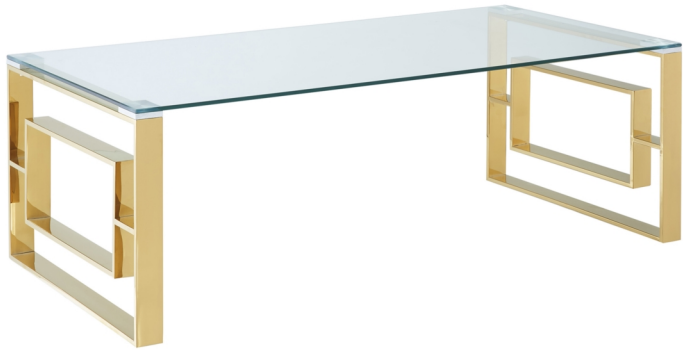

EROS !nspire

301-482GL RECTANGULAR COFFEE TABLE
47.25 x 23.75 x 15.75"H

FINISH: Gold
MATERIALS: Stainless Steel/Glass

- Contemporary design
- 8mm clear, tempered glass top
- Modern geometric lattice on table sides
- Polished gold finish on stainless steel frame