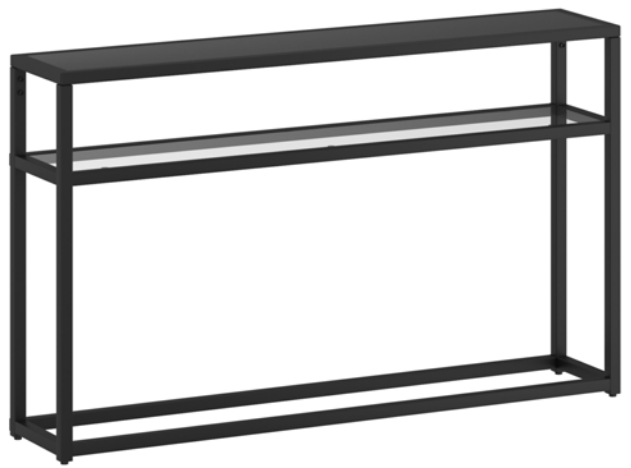

Inspire

ZEVON

502-408CH CONSOLE/DESK
39.50 x 11.75 x 30.75"H

FINISH: Silver

MATERIALS: Stainless Steel/Glass

- Contemporary style table
- 8mm clear, tempered glass top
- Stainless steel frame
- Polished silver finish
- Designed to accommodate smaller spaces