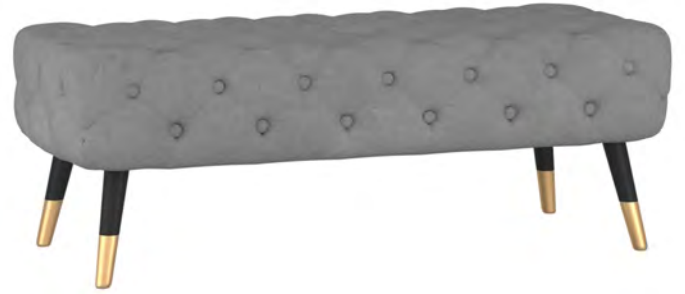

Inspire

MERYL

401-568AQU BENCH
48 x 20.50 x 17"H

FINISH: Aqua/Black

MATERIALS: Fabric/Solid Wood

- Classy, modern design
- Soft, textured fabric upholstery with button tufting around full seat cushion
- Solid birch wood legs painted black with aged gold dip accent
- Medium-firm polyester foam cushion
- Approximate weight capacity is 300 lbs