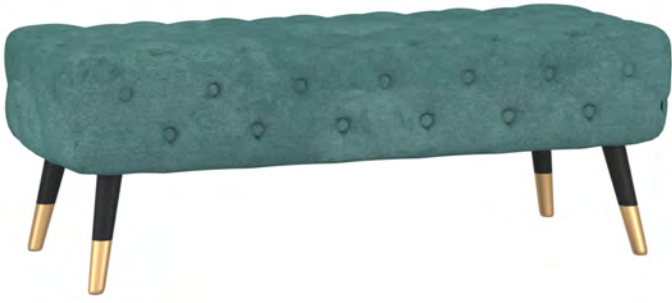

Inspire

RADA

401-404IV BENCH
22 x 15.75 x 17.25"H

FINISH: Ivory/Brushed Gold

MATERIALS: Velvet/Stainless Steel

- Contemporary single bench
- Rich velvet upholstery with diamond-patterned button tufting
- Stainless steel base with brushed gold finish
- Firm polyester foam cushion
- Approximate weight capacity is 300 lbs; comes fully assembled