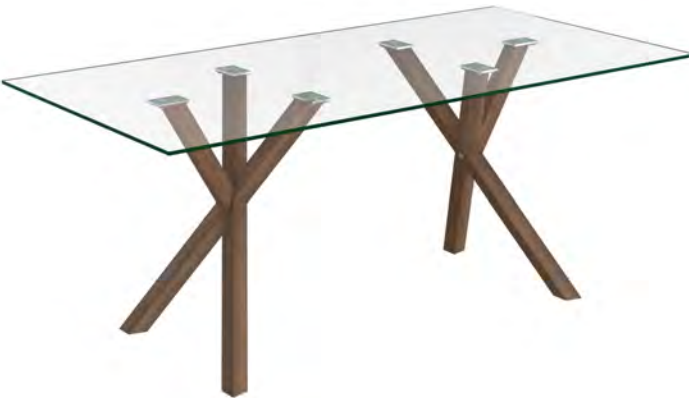

STARK

201-535GL RECTANGULAR DINING TABLE
71 x 35.50 x 30"H

FINISH: Aged Gold

MATERIALS: Metal/Glass

- Contemporary styling with fun, geometric design
- 10mm, tempered clear glass table top
- Metal legs with an aged gold finish
- Brushed stainless steel glass holders
- Mix and match with a variety of chair styles

WHi

STARK

201-535BK RECTANGULAR DINING TABLE
71 x 35.50 x 30"H

FINISH: Black

MATERIALS: Metal/Glass

- Contemporary styling with fun, geometric design
- 10mm, tempered clear glass table top
- Metal legs with a matte black finish
- Brushed stainless steel glass holders
- Mix and match with a variety of chair styles

WHi

STARK

201-535WAL RECTANGULAR DINING TABLE
71 x 35.50 x 30"H

FINISH: Walnut

MATERIALS: Metal/Glass

- Contemporary styling with fun, geometric design
- 10mm, tempered clear glass table top
- Metal legs with heat-transferred, walnut finish
- Brushed stainless steel glass holders
- Mix and match with a variety of chair styles

WHi