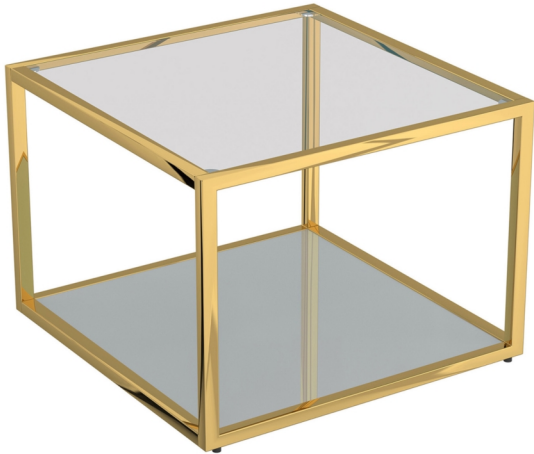

!nspire

CASINI

301-632GL_S SMALL SQUARE COFFEE TABLE
19.75 x 19.75 x 14.25"H

FINISH: Gold
MATERIALS: Metal/Glass

- Contemporary, modular table
- Mix-and-match any combination of tables to create your own look
- Clear, tempered 8mm thick glass top tier
- Mirrored glass bottom tier
- Polished gold finish