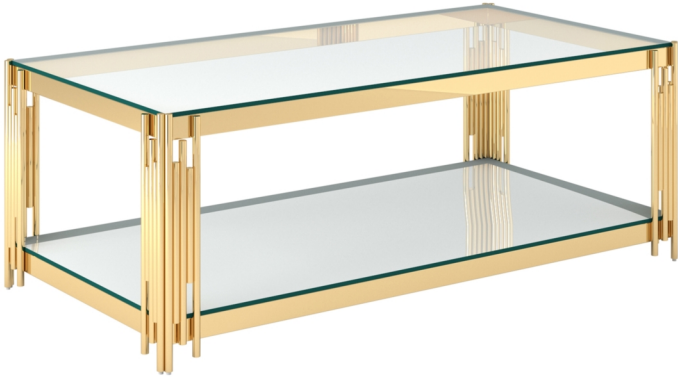

Inspire

!nspire

ESTREL

301-630GL RECTANGULAR COFFEE TABLE
47.25 x 23.75 x 17.75"H

FINISH: Gold
MATERIALS: Metal/Glass

- Contemporary metal and glass table
- Fun, geometric pipe design on table corners
- Clear, tempered 8mm thick glass top tier
- Mirrored glass bottom tier
- Polished gold finish