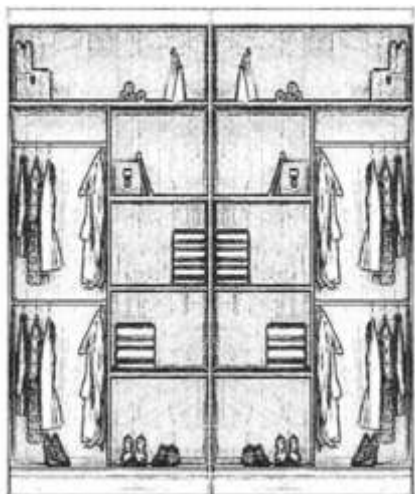

MAHOGANY

BLACK

VENGE

GREY

CLASSIC 80
A 80 x B 85 x C 25

CLASSIC 80

BLACK

WHITE