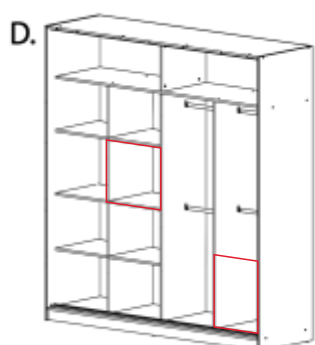

SOLD SEPARATELY,
WHITE COLOR ONLY