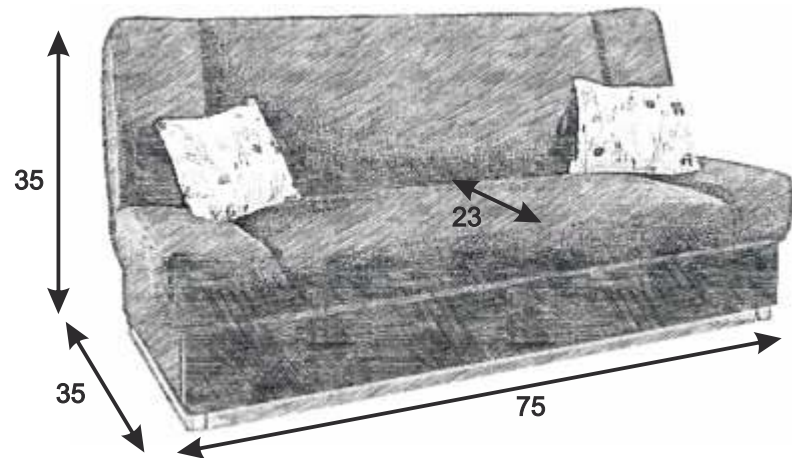

NATALIA

GREY

bonell spring

46 X 75

storage