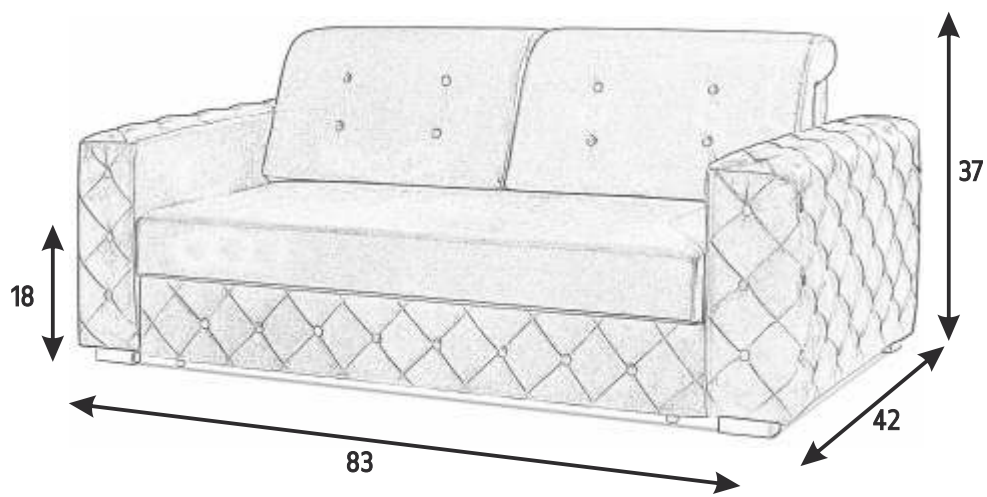

KARMEN ROSE FABRIC

59 X 65

81 X 65