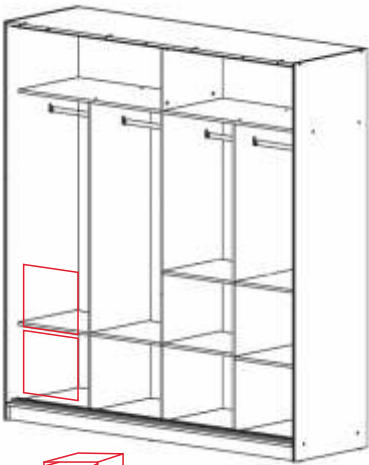

CHICO 80
A 80 x B 85 x C 25

CHICO 80

WHITE