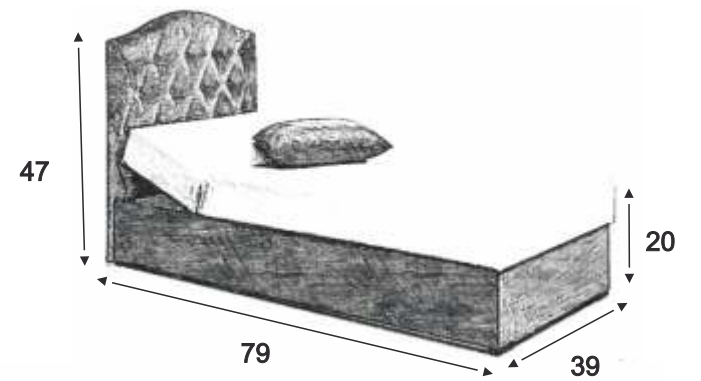

FULL SIZE GRAY

HEAD ADJUSTMENT

54 X 75

storage

JULIA

foam

TWIN SIZE PINK

HEAD ADJUSTMENT