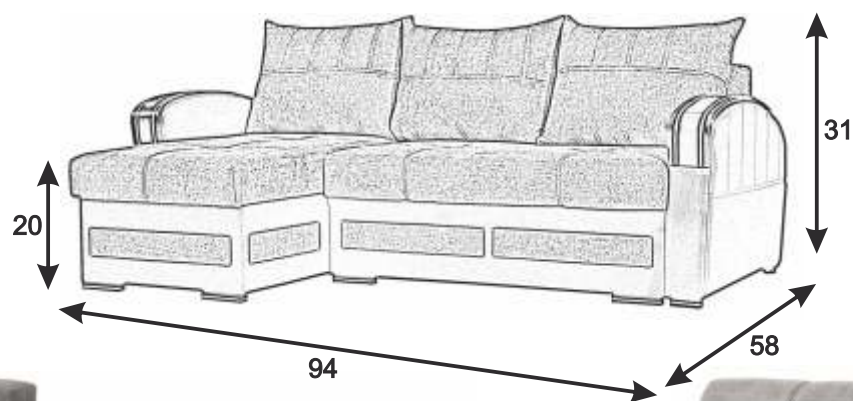

49 X 78

PORTO GREY

44 X 52

44 X 75

PORTO BROWN

44 X 52

44 X 75

storage

SAMANTHA BROWN

SAMANTHA GREY

SAMANTHA 3+2 BROWN

SAMANTHA 3+2 GREY

48 X 54

48 X 77

storage

storage

TOMMY GREY

TOMMY BROWN

2x  storage

 sleep size
51 X 81

ASHLEY GREY

GREY

NO SLEEP
FUNCTION

ASHLEY BLUE