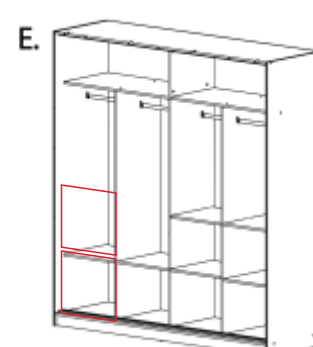

SOLD SEPARATELY,
WHITE COLOR ONLY