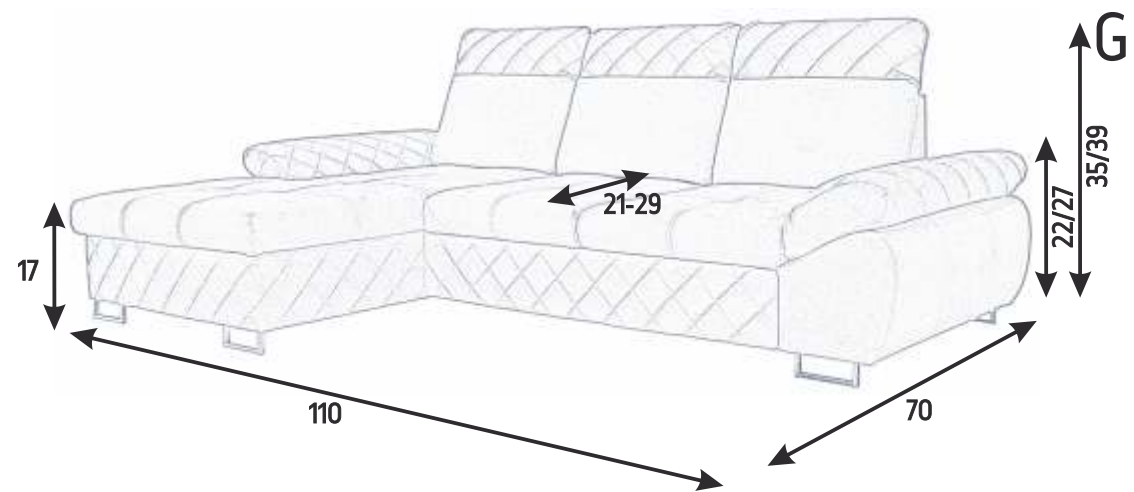

storage

sleep size

81 X 55

wavy spring

foam

SELLY MINI

GREY

CHAIR