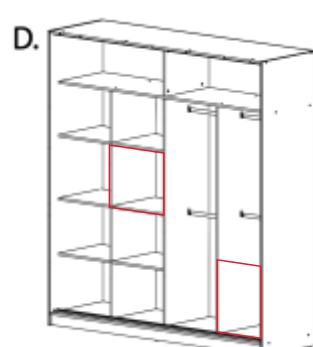

SOLD SEPARATELY,
WHITE COLOR ONLY