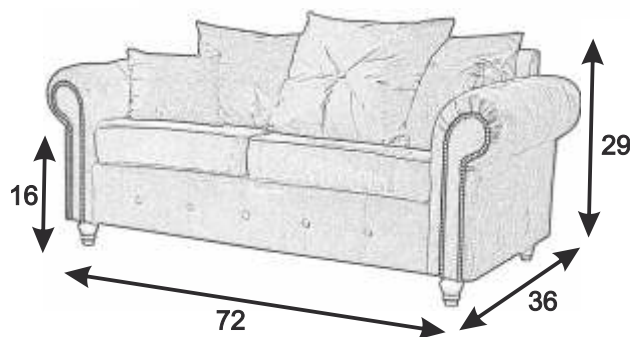

ASHLEY 3+2 GREY

NO SLEEP
FUNCTION