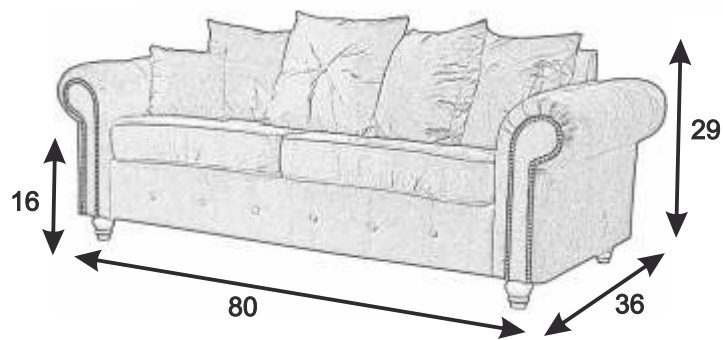

NO SLEEP
FUNCTION