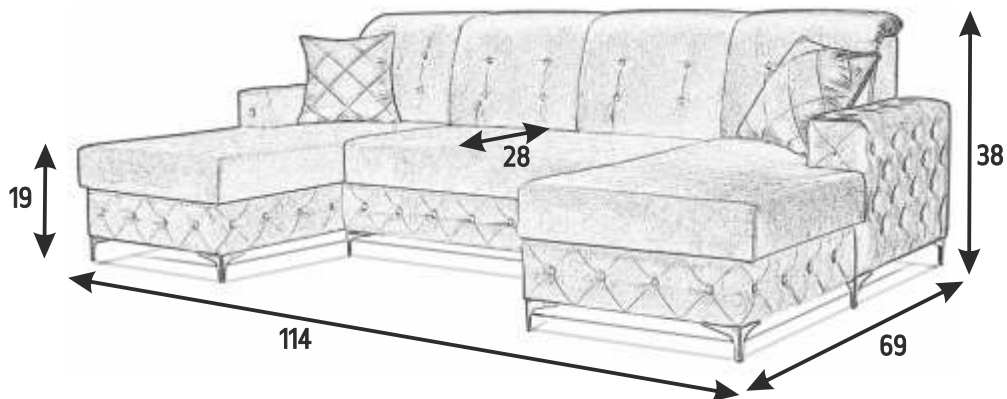

SOFA LOVE

CORNER

LEFT CHAISE

RIGHT CHAISE

VERSO

GREY

53 X 98

2x