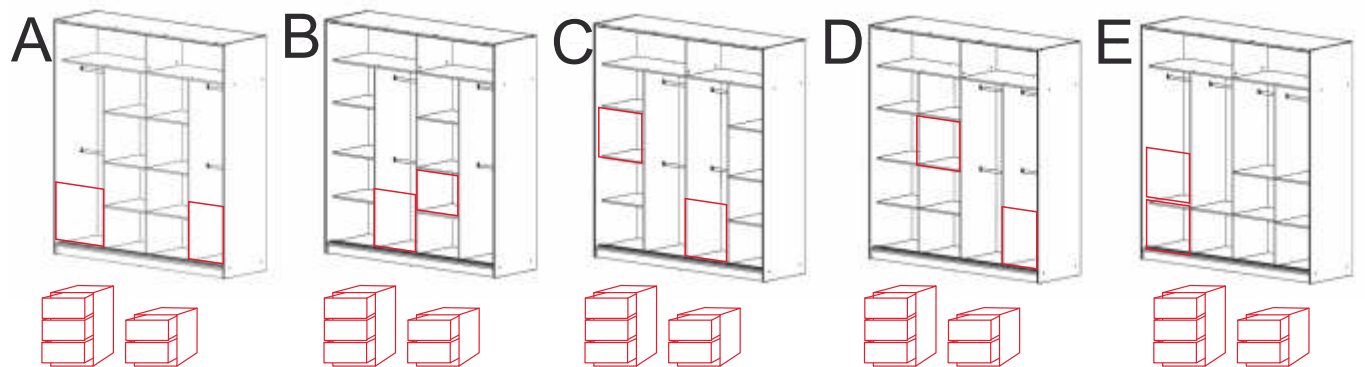

SOLD SEPARATELY,
WHITE COLOR ONLY

RIO
WHITE GLOSS

RIO 59 
A 59 x B 85 x C 25

RIO 80 
A 80 x B 85 x C 25

SOLD SEPARATELY, WHITE COLOR ONLY

RIO
VENGE

RIO 59 
A 59 x B 85 x C 25

RIO 80 
A 80 x B 85 x C 25