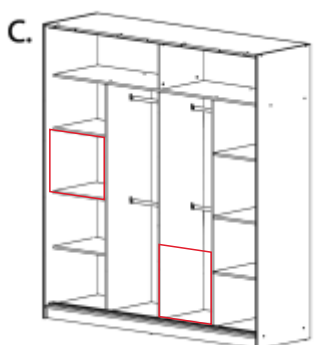

SOLD SEPARATELY,
WHITE COLOR ONLY