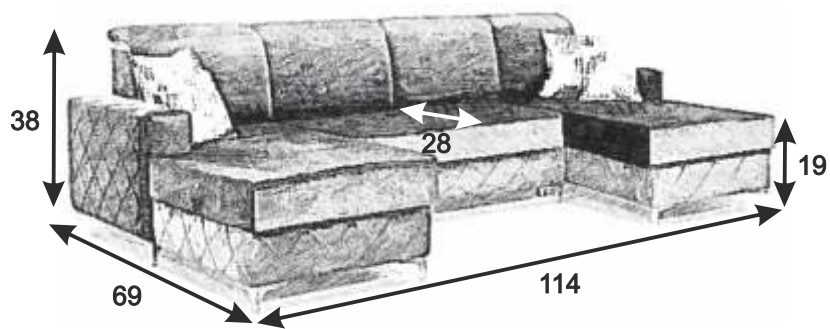

ALFREDO

wavy spring

foam

BLUE

sleep size
53 X 98