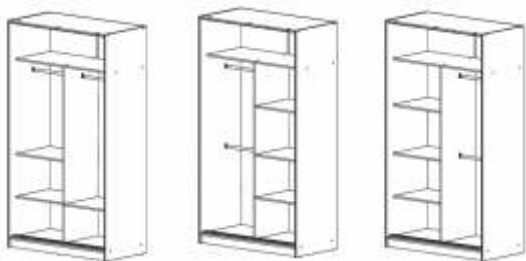

A

B

C

D

SOLD SEPARATELY, WHITE COLOR ONLY

LISBON 59
A 59 x B 85 x C 25

LISBON 59

WHITE

MAHOGANY

VENGE

GREY

BLACK