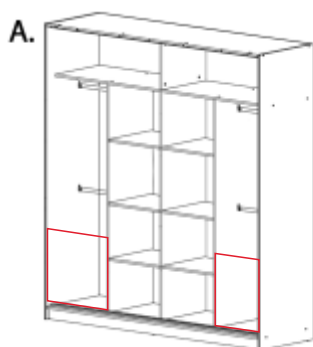

SOLD SEPARATELY,
WHITE COLOR ONLY