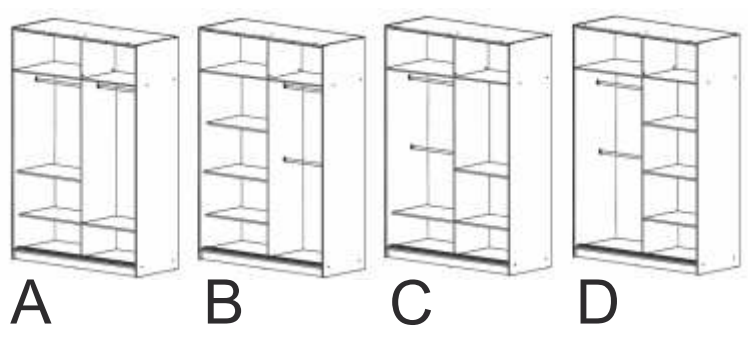

SOLD SEPARATELY,
WHITE COLOR ONLY

RIO
WHITE GLOSS

RIO 59 
A 59 x B 85 x C 25

RIO 80 
A 80 x B 85 x C 25

SOLD SEPARATELY, WHITE COLOR ONLY

RIO
VENGE

RIO 59 
A 59 x B 85 x C 25

RIO 80 
A 80 x B 85 x C 25