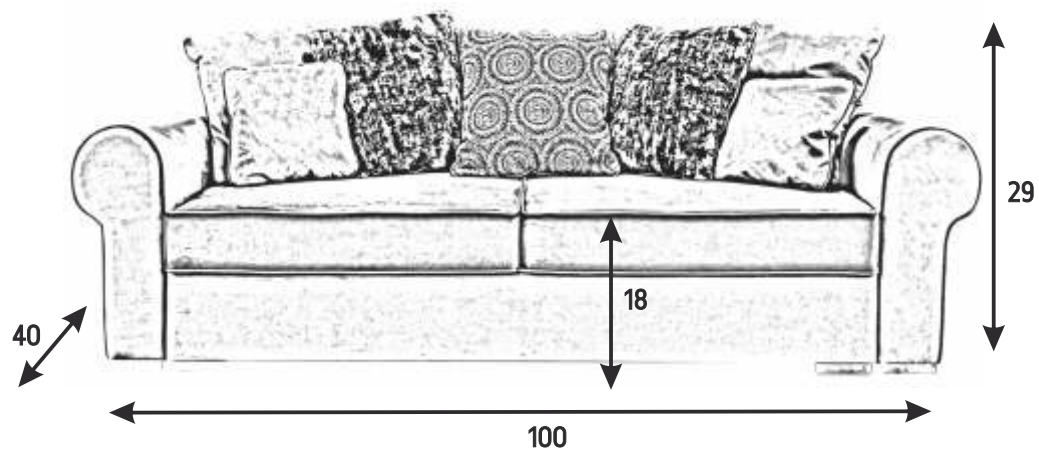

59 X 80

ALASKA

PINK

MARIETTA

GREY

storage

sleep size

59 X 79

LUIZA

BEIGE

60 X 78

MANHATTAN

OLIVE

storage

sleep size

79 X 56