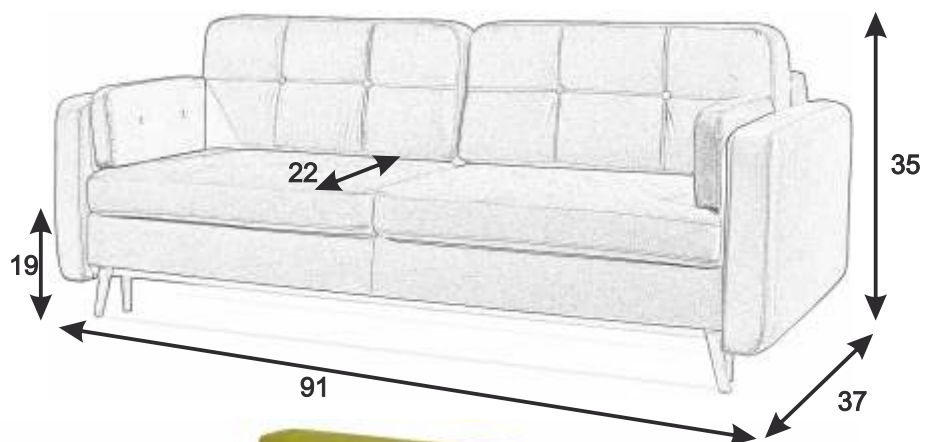

59 X 80

ALASKA

PINK

MARIETTA

GREY

storage

sleep size

59 X 79

LUIZA

BEIGE

60 X 78

MANHATTAN

OLIVE

storage

sleep size

79 X 56

MANHATTAN

GREEN

sleep size
79 X 56

35

MARYLIN

BROWN

sleep size
58 X 78

MARYLIN