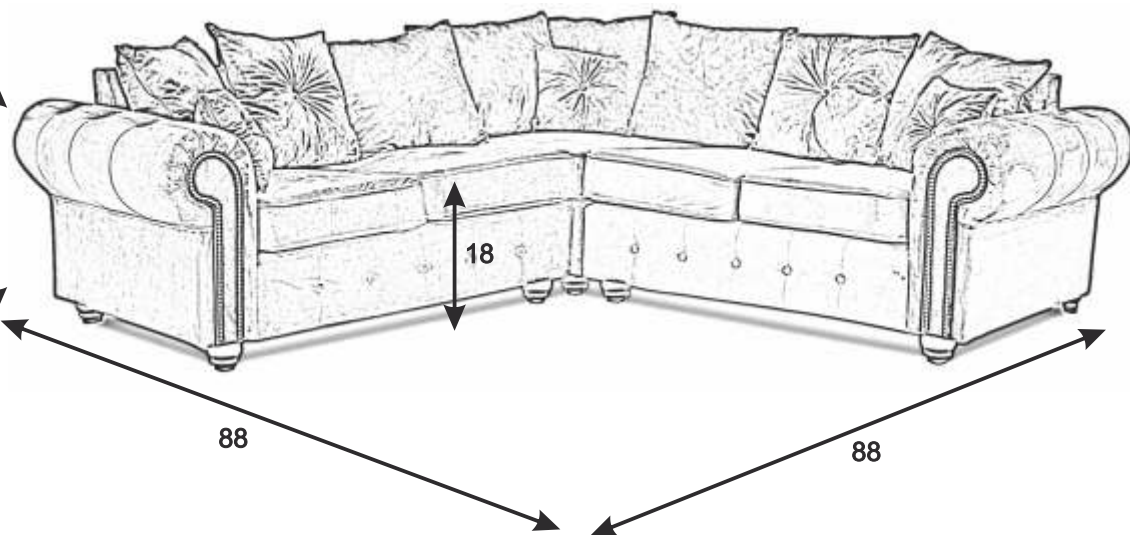

SAMANTHA BROWN

SAMANTHA GREY

SAMANTHA 3+2 BROWN

SAMANTHA 3+2 GREY

48 X 54

48 X 77

storage

storage

TOMMY GREY

TOMMY BROWN

2x  storage

 sleep size
51 X 81

ASHLEY GREY

GREY

NO SLEEP
FUNCTION

ASHLEY BLUE

59 X 80

ALASKA

PINK

MARIETTA

GREY

storage

sleep size

59 X 79