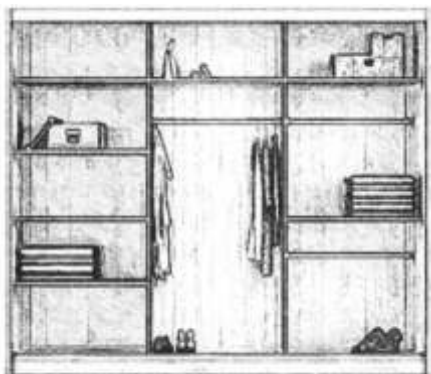

PESO 99
A 99 x B 85 x C 25

SOLD SEPARATELY, WHITE COLOR ONLY

PESO 99

WHITE