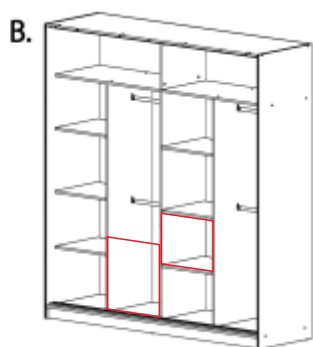

SOLD SEPARATELY,
WHITE COLOR ONLY