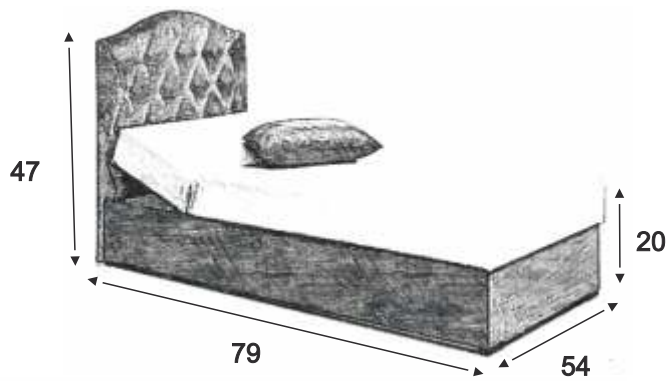

sleep size
81 X 65

KARMEN ROSE FABRIC

59 X 65

81 X 65

JULIA

TWIN SIZE GRAY

HEAD ADJUSTMENT

JULIA

FULL SIZE GRAY

HEAD ADJUSTMENT

54 X 75

storage

JULIA

foam

TWIN SIZE PINK

HEAD ADJUSTMENT