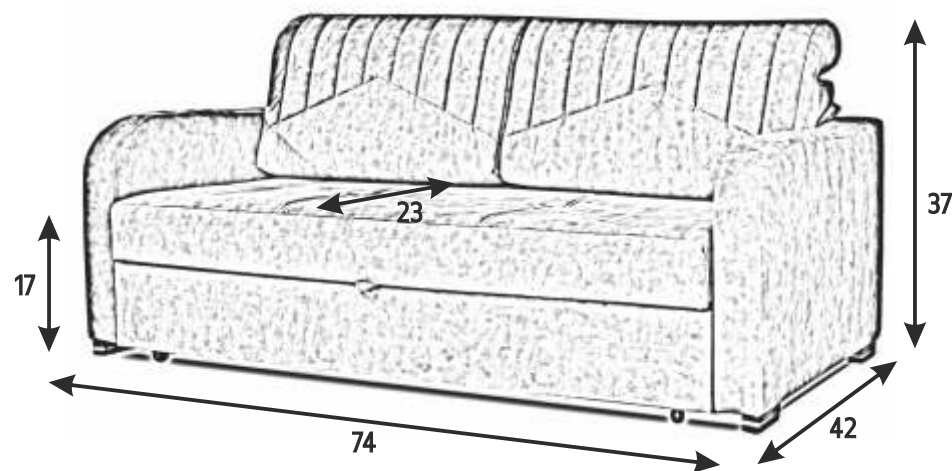

GREY

58 X 78

37

IBIZA

wavy spring

foam

GREY

sleep size
59 X 65