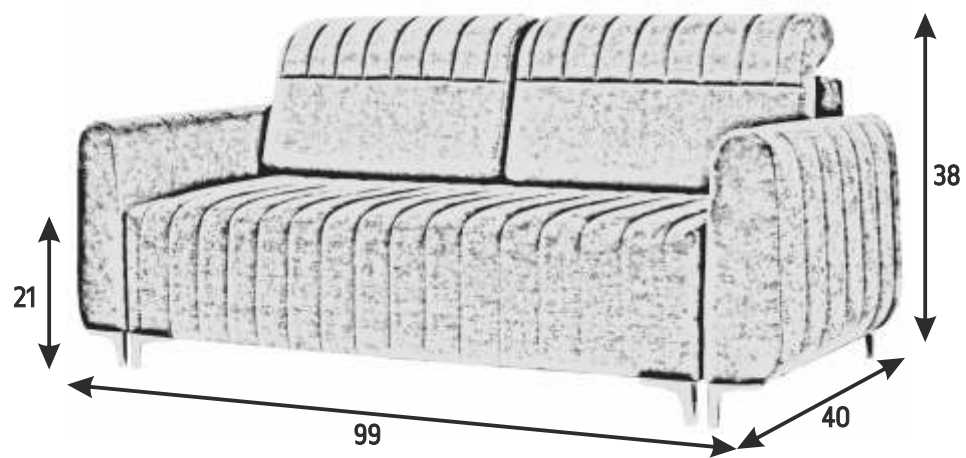

TOMMY GREY

TOMMY BROWN

2x  storage

 sleep size
51 X 81

ASHLEY GREY

GREY

NO SLEEP
FUNCTION

ASHLEY BLUE

NO SLEEP
FUNCTION

ASHLEY 3+2 GREY

NO SLEEP
FUNCTION

NO SLEEP
FUNCTION

INES

GREY

ALASKA

GREY

59 X 80

ALASKA

PINK

MARIETTA

GREY

storage

sleep size

59 X 79