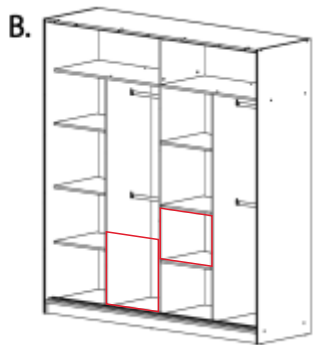

SOLD SEPARATELY,
WHITE COLOR ONLY