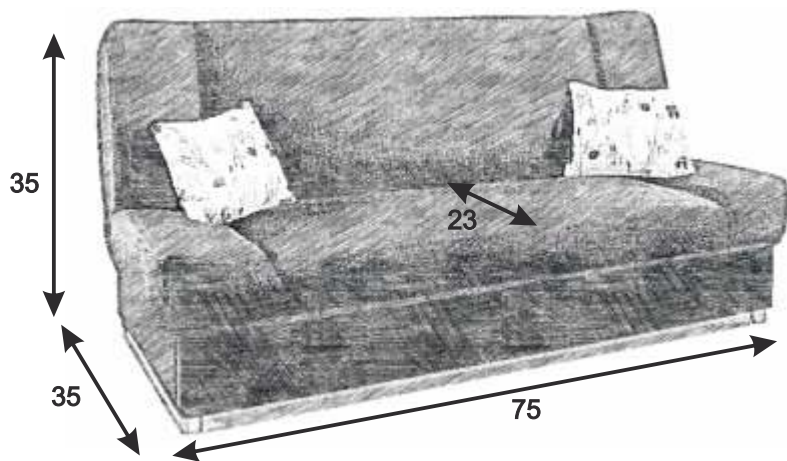

FULL SIZE GRAY

HEAD ADJUSTMENT

54 X 75

storage

JULIA

foam

TWIN SIZE PINK

HEAD ADJUSTMENT