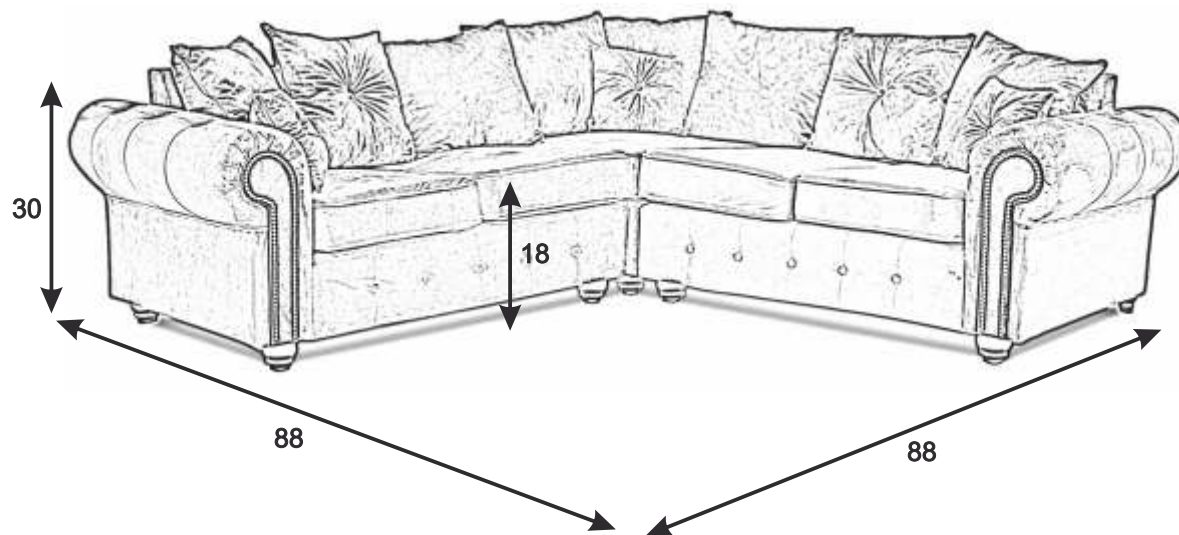

SAMANTHA BROWN

SAMANTHA GREY

SAMANTHA 3+2 BROWN

SAMANTHA 3+2 GREY

48 X 54

48 X 77

storage

storage

TOMMY GREY

TOMMY BROWN

2x  storage

 sleep size
51 X 81

ASHLEY GREY

GREY

NO SLEEP
FUNCTION

ASHLEY BLUE

59 X 80

ALASKA

PINK

MARIETTA

GREY

storage

sleep size

59 X 79