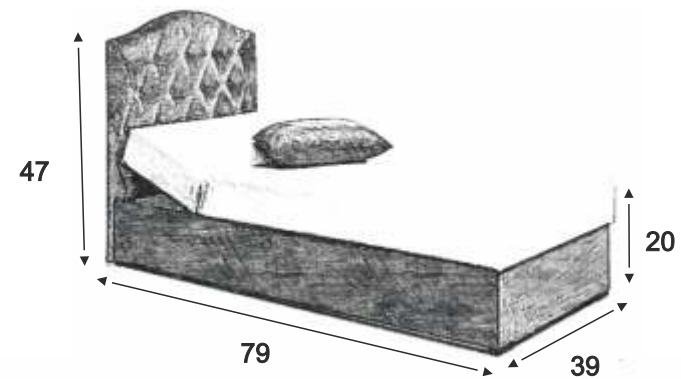

sleep size
81 X 65

KARMEN ROSE FABRIC

59 X 65

81 X 65

JULIA

TWIN SIZE GRAY

HEAD ADJUSTMENT

JULIA

FULL SIZE GRAY

HEAD ADJUSTMENT

54 X 75

storage

JULIA

foam

TWIN SIZE PINK

HEAD ADJUSTMENT