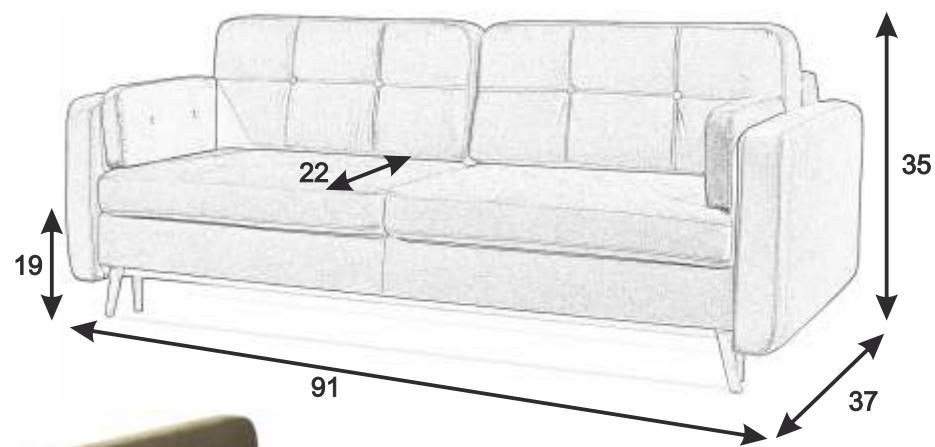

59 X 80

ALASKA

PINK

MARIETTA

GREY

storage

sleep size

59 X 79

LUIZA

BEIGE

60 X 78

MANHATTAN

OLIVE

storage

sleep size

79 X 56

MANHATTAN

GREEN

sleep size
79 X 56

35

MARYLIN

BROWN

sleep size
58 X 78

MARYLIN