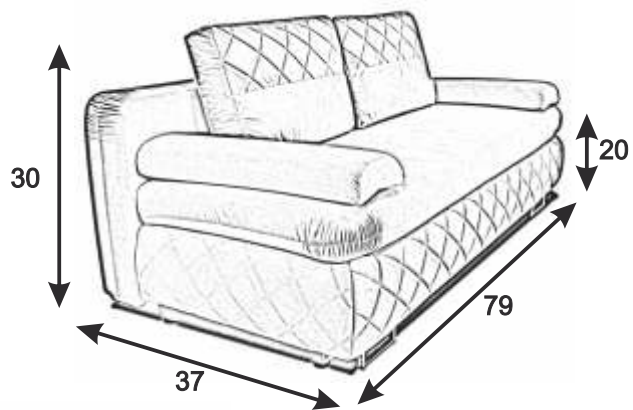

59 X 80

ALASKA

PINK

MARIETTA

GREY

storage

sleep size

59 X 79

LUIZA

BEIGE

60 X 78

MANHATTAN

OLIVE

storage

sleep size

79 X 56