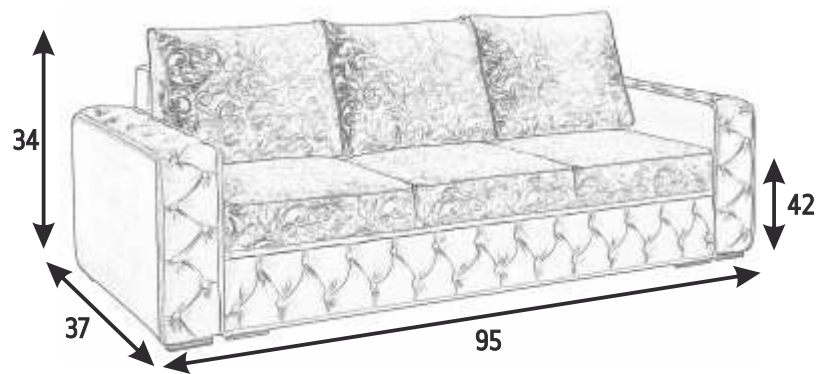

MANHATTAN

GREEN

sleep size
79 X 56

35

MARYLIN

BROWN

sleep size
58 X 78

MARYLIN

GREY

58 X 78

37

IBIZA

wavy spring

foam

GREY

sleep size
59 X 65