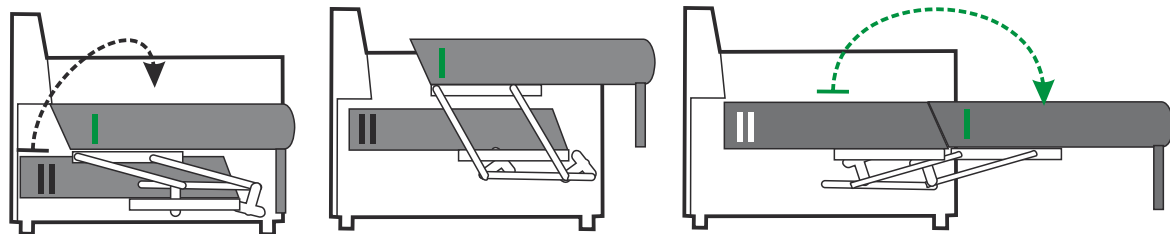

ALFREDO

wavy spring

foam

BLUE

sleep size
53 X 98

2x storage