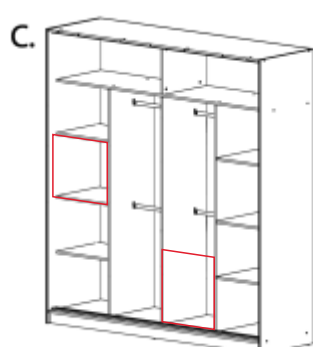

SOLD SEPARATELY,
WHITE COLOR ONLY