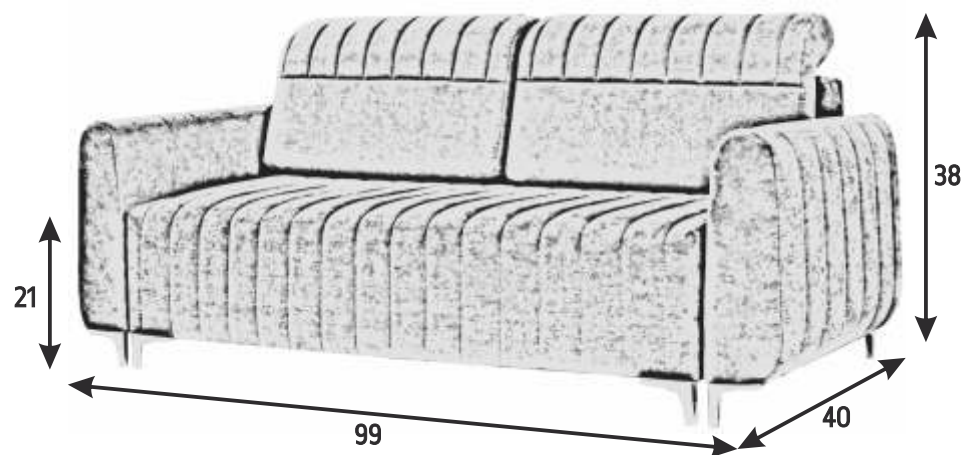

TOMMY GREY

TOMMY BROWN

2x  storage

 sleep size
51 X 81

ASHLEY GREY

GREY

NO SLEEP
FUNCTION

ASHLEY BLUE

59 X 80

ALASKA

PINK

MARIETTA

GREY

storage

sleep size

59 X 79