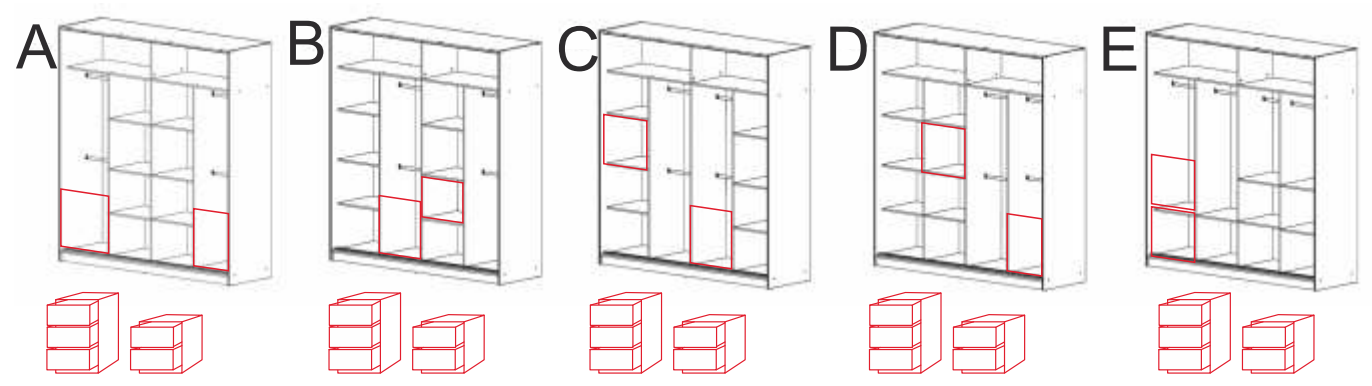

SOLD SEPARATELY,
WHITE COLOR ONLY

RIO
WHITE GLOSS

RIO 59 
A 59 x B 85 x C 25

RIO 80 
A 80 x B 85 x C 25

SOLD SEPARATELY, WHITE COLOR ONLY

RIO
VENGE

RIO 59 
A 59 x B 85 x C 25

RIO 80 
A 80 x B 85 x C 25