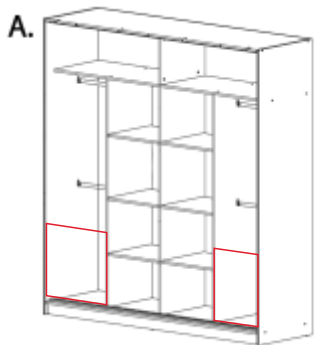

SOLD SEPARATELY,
WHITE COLOR ONLY