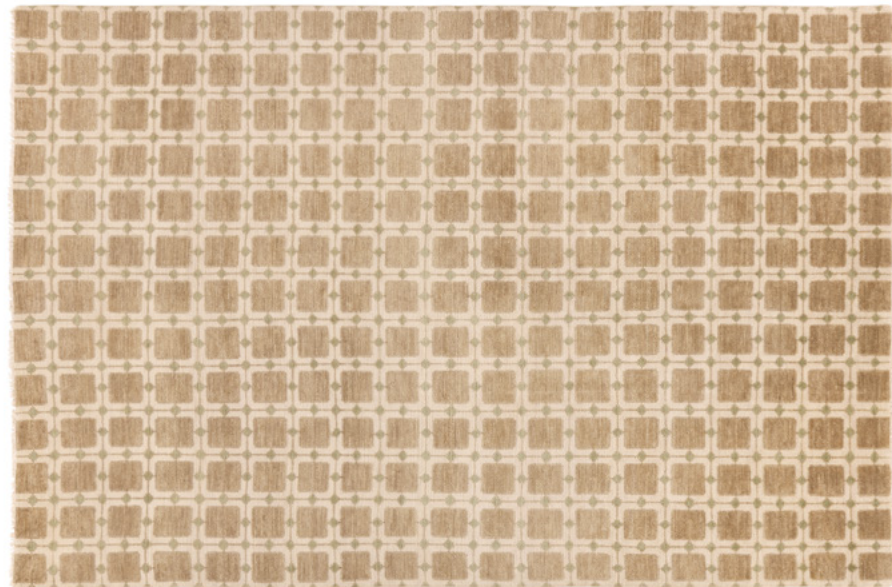

**Sizing**  
 6'X9'  
 8'X10'  
 9'X12'  
 10'X14'  
 Custom

- Hand-Knotted
- Hand-Tufted
- Handwoven
- Indoor/Outdoor
- Power Loomed

Addae CRA04

Japera CRA01

Gyasi CRA02

- Hand-Knotted
- Hand-Tufted
- Handwoven
- Indoor/Outdoor
- Power Loomed