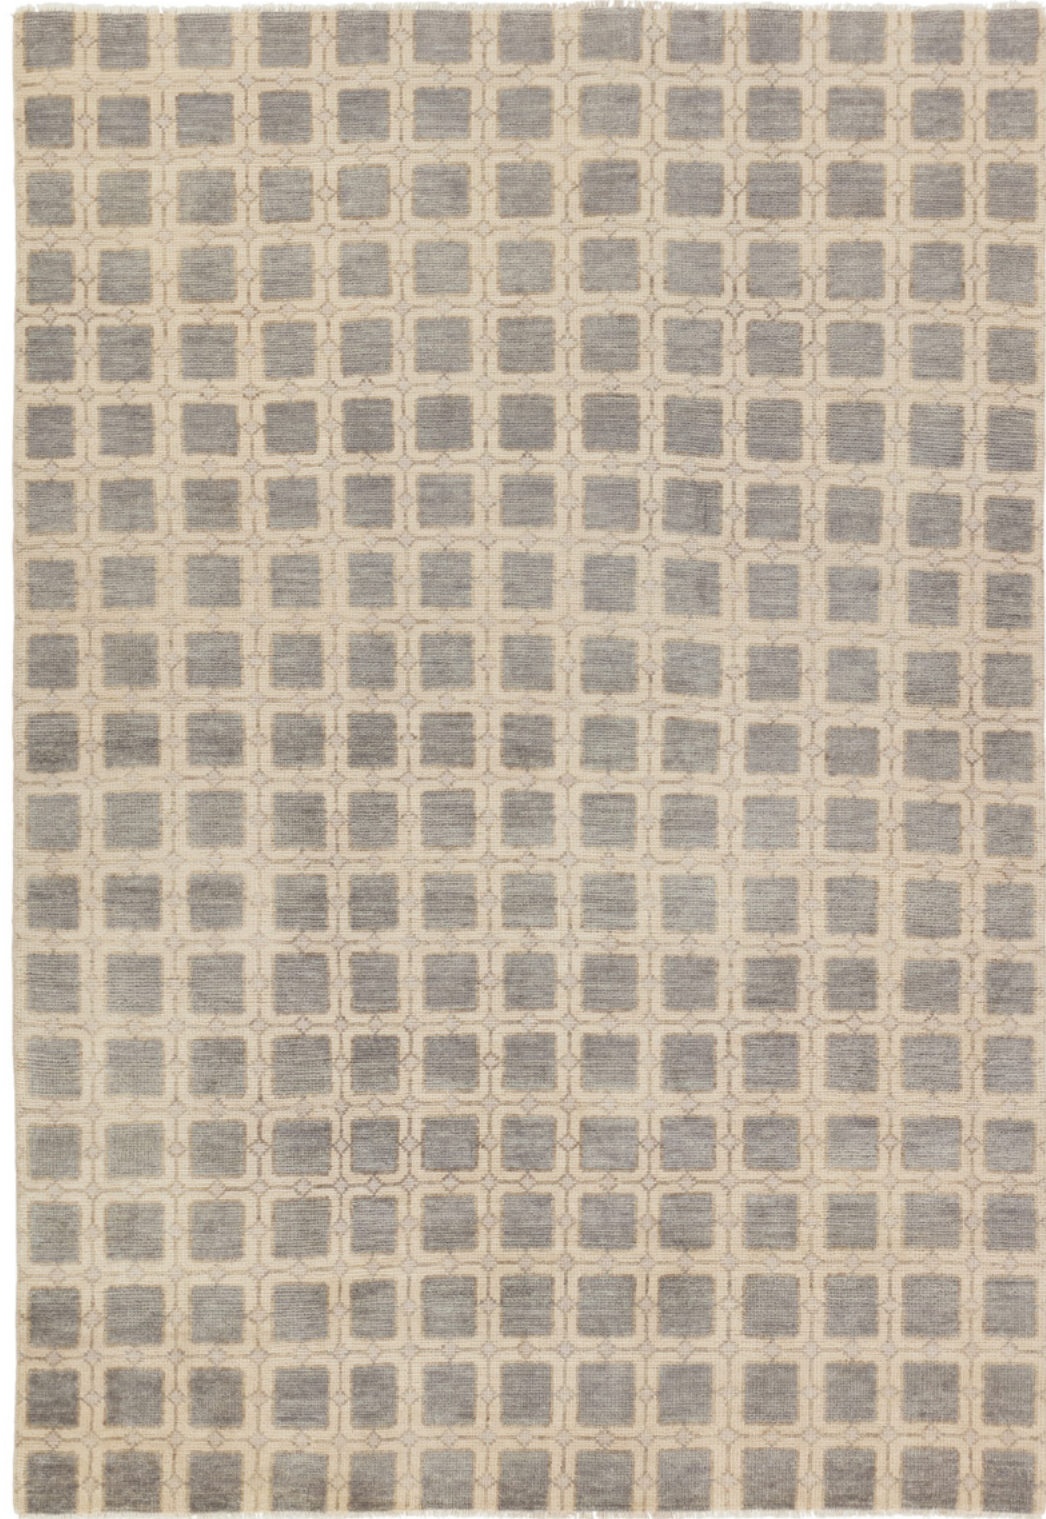

Japera CRA03