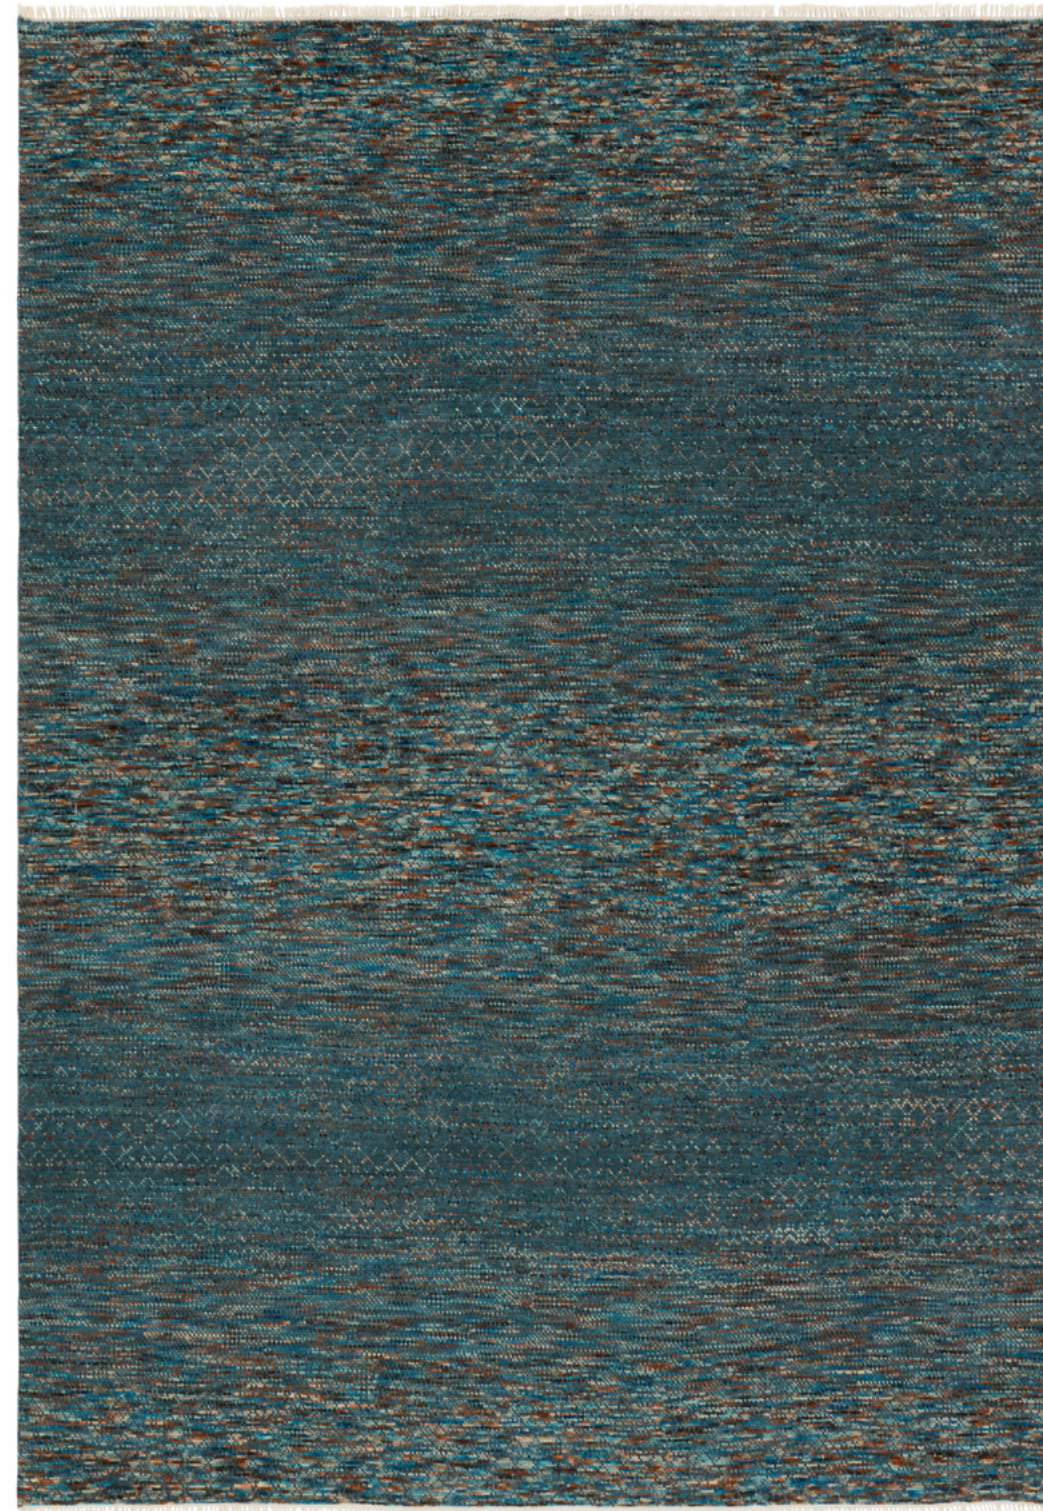

Hand-Knotted

Hand-Tufted

Handwoven

Indoor/Outdoor

Power Loomed

Harmonic

The hand-knotted Harmonic collection renders a globally inspired design in vibrant hues through incredibly detailed handiwork.

Artisan Made

100% Wool

Thickness: 2/5"

$$$$$

Sizing

6'X9'

8'X10'

9'X12'

10'X14'

Custom

Aissa HRM01