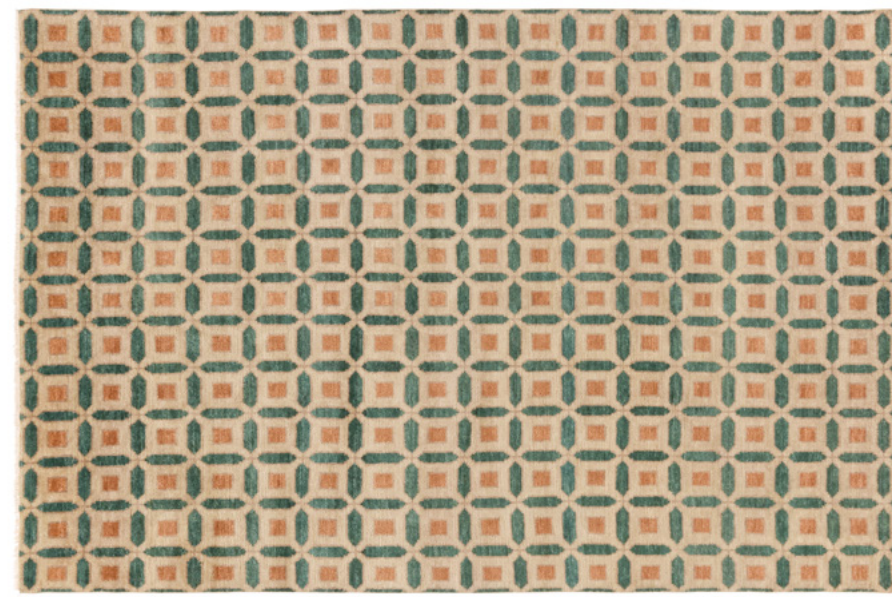

**Sizing**  
 6'X9'  
 8'X10'  
 9'X12'  
 10'X14'  
 Custom

- Hand-Knotted
- Hand-Tufted
- Handwoven
- Indoor/Outdoor
- Power Loomed

Addae CRA04

Japera CRA01

Gyasi CRA02

- Hand-Knotted
- Hand-Tufted
- Handwoven
- Indoor/Outdoor
- Power Loomed