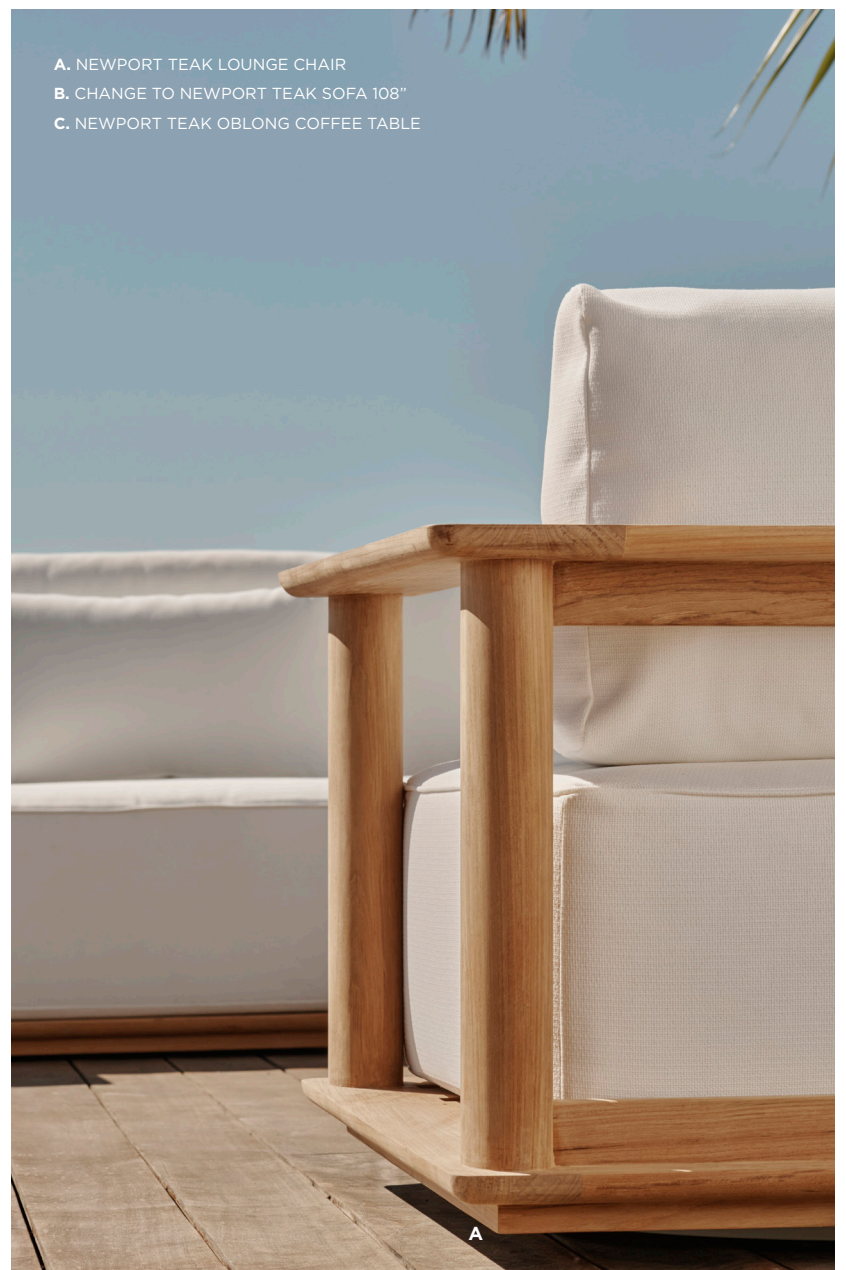

Newport Teak

SOPHISTICATED SIMPLICITY INSPIRED BY CALIFORNIA COASTAL LIVING

Design elements like oval-shaped legs elevate a geometrical silhouette, while deep seating and wide, flat arms create comfort for all-day lounging.

Built for Comfort. Made for a Lifetime.

Every Harbour piece is designed and manufactured in-house. Built to withstand a variety of climates and designed for the ultimate in comfort, our collections are made with beautiful but durable materials like recycled powder-coated aluminum, sustainably sourced A-grade teak and luxurious performance-based outdoor fabrics.

- A. NEWPORT TEAK LOUNGE CHAIR
- B. CHANGE TO NEWPORT TEAK SOFA 108"
- C. NEWPORT TEAK OBLONG COFFEE TABLE

SHOPHARBOUR.COM