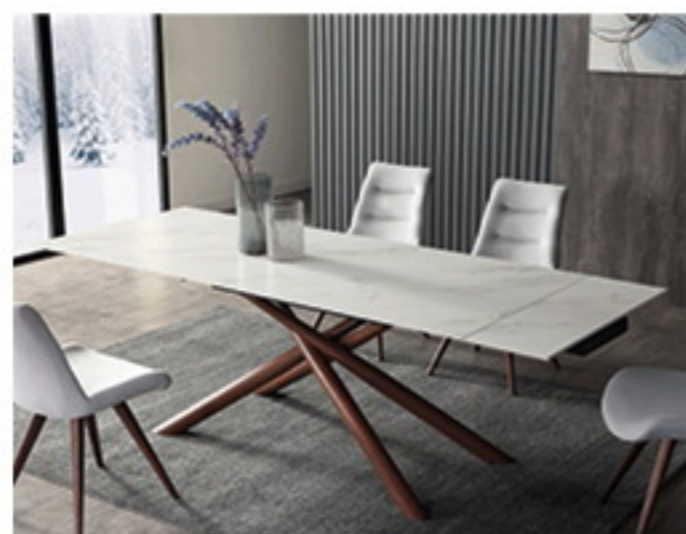

3012 Buffet: W71" D20" H31"

1254 Chair: W24" D22" H36"

9088 Table: W47" D47" H30"

1233 Chair: W25" D25" H38"

9063 Dining Table 71 w/2x12" Extension: W71/95" D35" H30"
9063 Dining Table 63 w/2x12" Extension: W63/87" D35" H30"