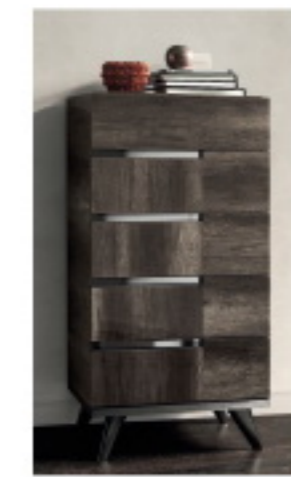

Chest: W25" D17" H49"