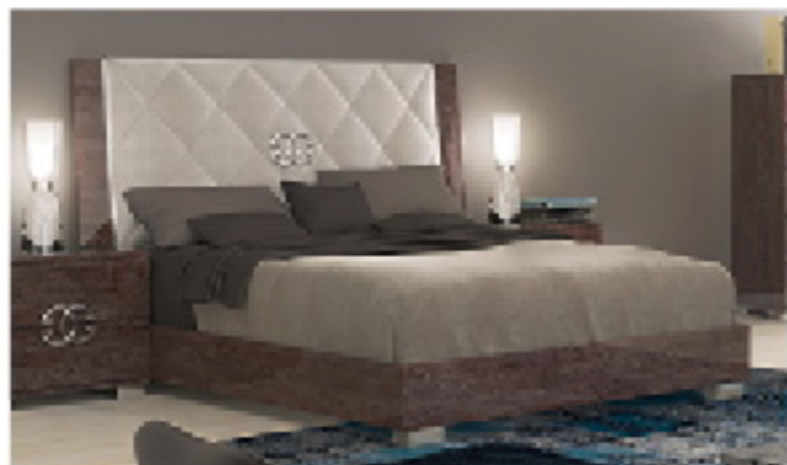

Bed QS : W65" D82" H50"
Bed KS : W80" D82" H50"

Nightstand: W25" D17" H23"

Double Dresser:W67" D20" H32"
Mirror: W39" D0.8" H38.5"

Chest: W25" D17" H49"

Prestige Deluxe QS Bed: W77" D85" H49"
Prestige Deluxe KS Bed: W94" D85" H49"