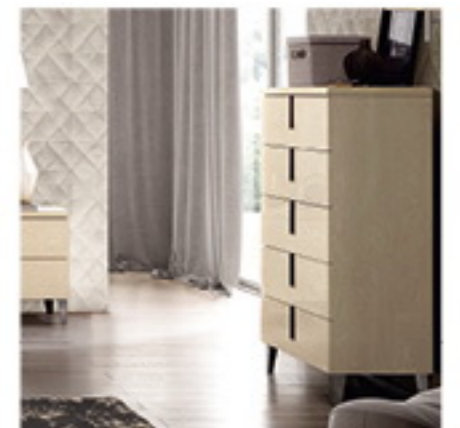

4 Door Wardobe With 2 Mirrors:
 W69" D20" H88.5"

Bed Queen Size: W69" D85" H45"
Bed King Size: W84" D85" H45"

Storage

Mini Nightstand:
W24" D16.5" H23"

Double Dresser : W68" D19" H32"
Mirror : W47" D1" H35"