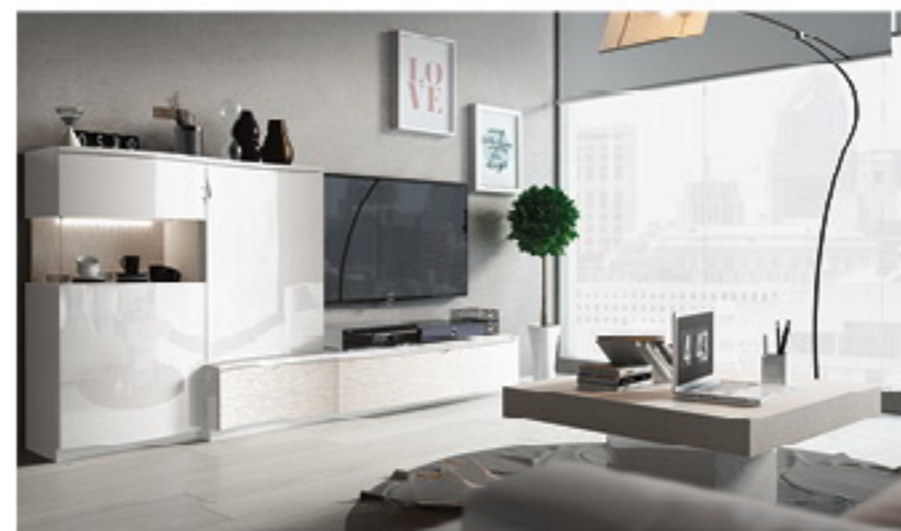

Cordoba Wall Unit

MADE IN SPAIN

W92" D17.91" H12.08/44.29"