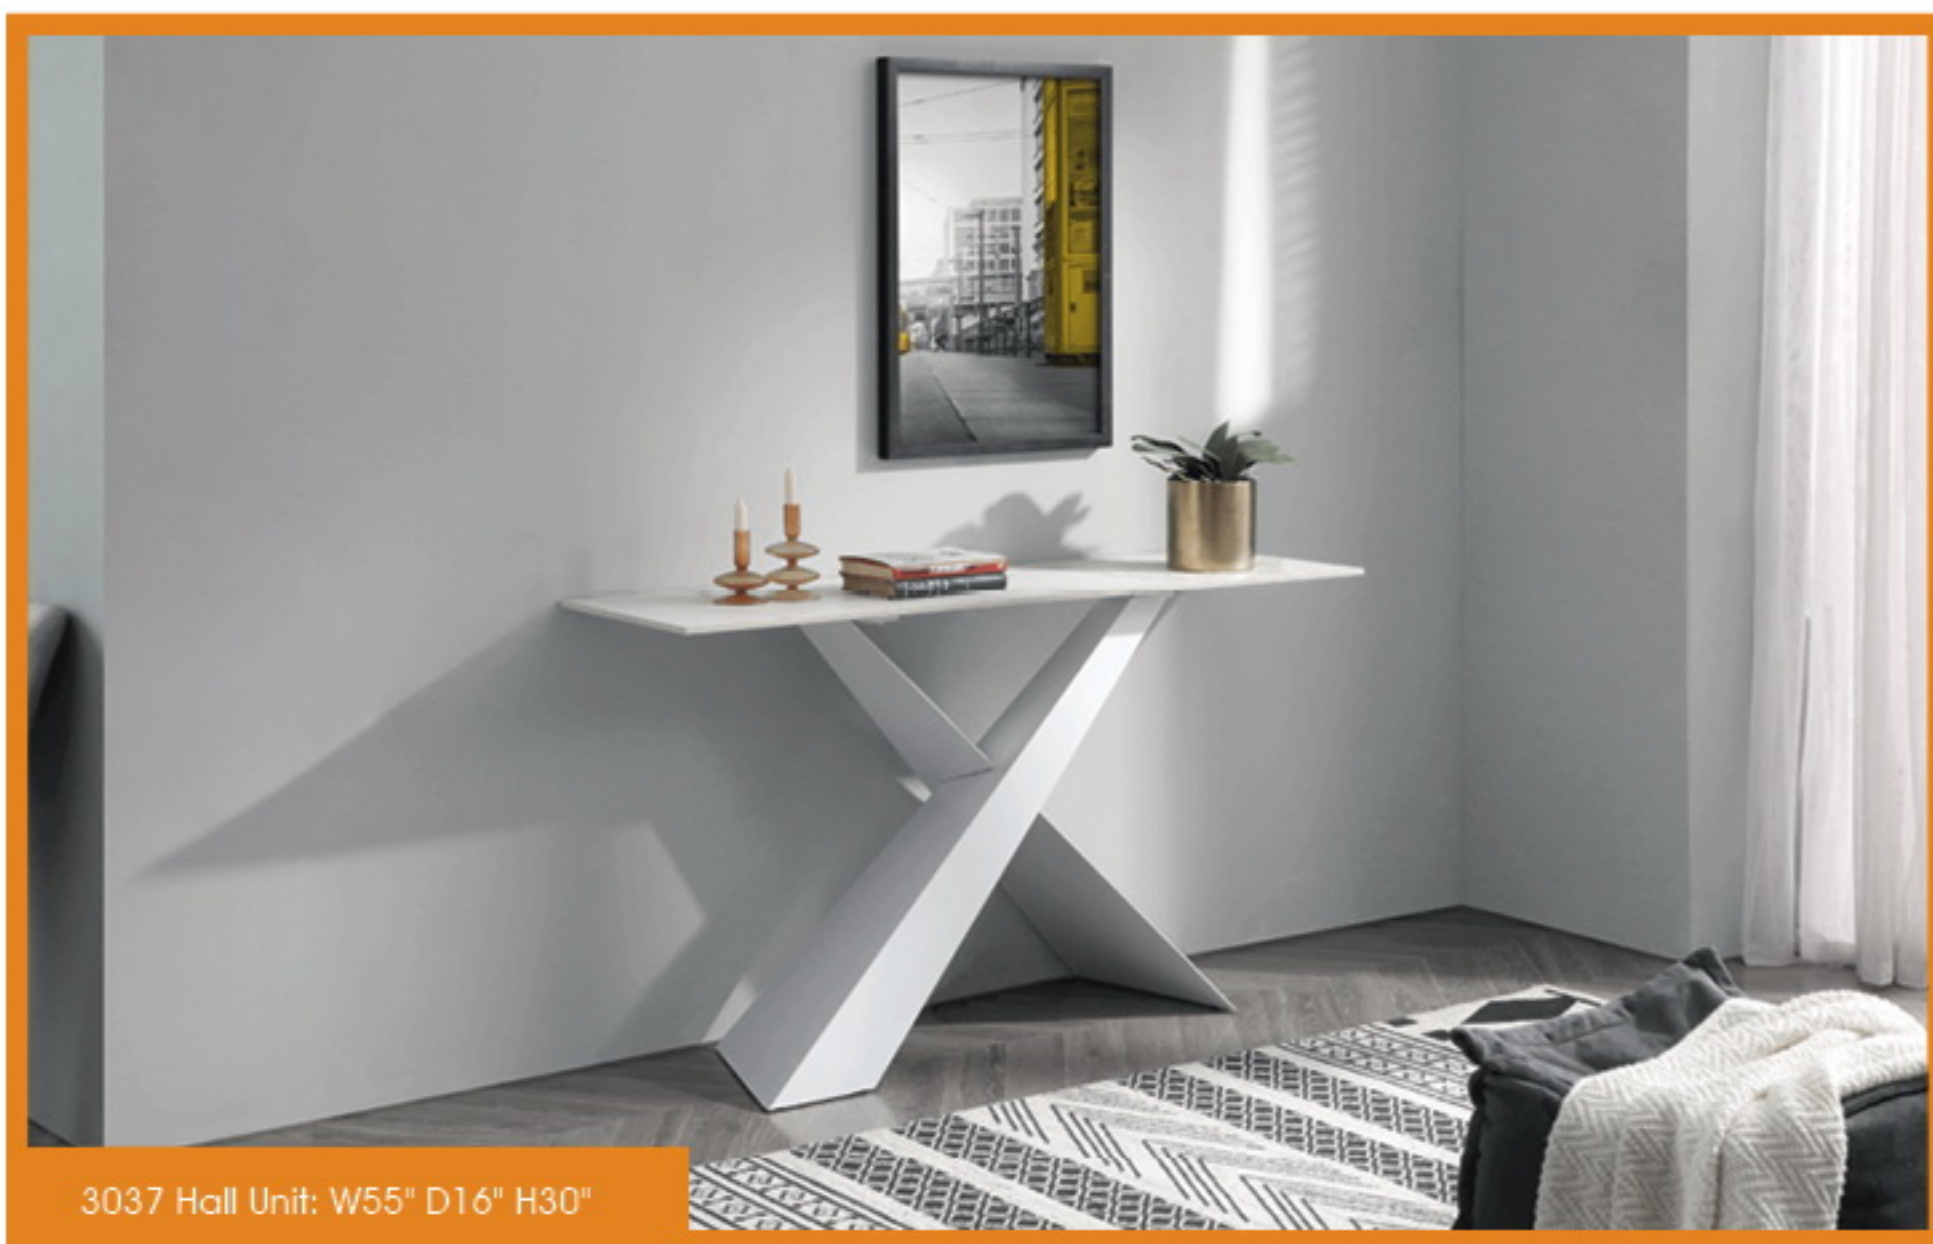

3037 Hall Unit: W55" D16" H30"