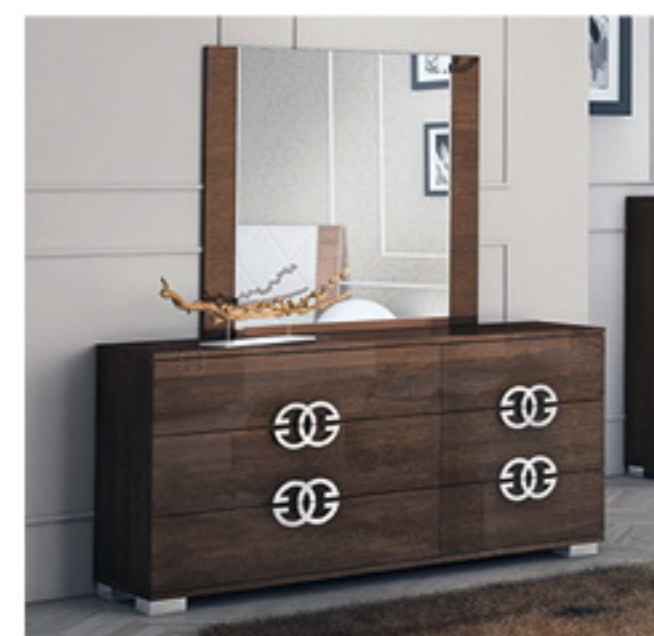

Bed QS : W65" D82" H50"
Bed KS : W80" D82" H50"

Nightstand: W25" D17" H23"

Double Dresser:W67" D20" H32"
Mirror: W39" D0.8" H38.5"

Chest: W25" D17" H49"

Prestige Deluxe QS Bed: W77" D85" H49"
Prestige Deluxe KS Bed: W94" D85" H49"

Prestige Nightstand: W27.28" D16.22" H22.95"

Prestige Dresser: W68.3" D18.97" H32.48"
Prestige Mirror: W45.6" D1" H40.15"

Prestige Chest:
W36.3" D19" H51.5"

Prestige Classic

MADE IN ITALY

STATUS
Italian status symbol

Prestige Classic QS Bed: W77" D85" H49"
Prestige Classic KS Bed: W94" D85" H49"

Prestige Nightstand:
W27.28" D16.22" H22.95"

Prestige Dresser: W68.3" D18.97" H32.48"
Prestige Mirror: W45.6" D1" H40.15"

Prestige Chest:
W36.3" D19" H51.5"