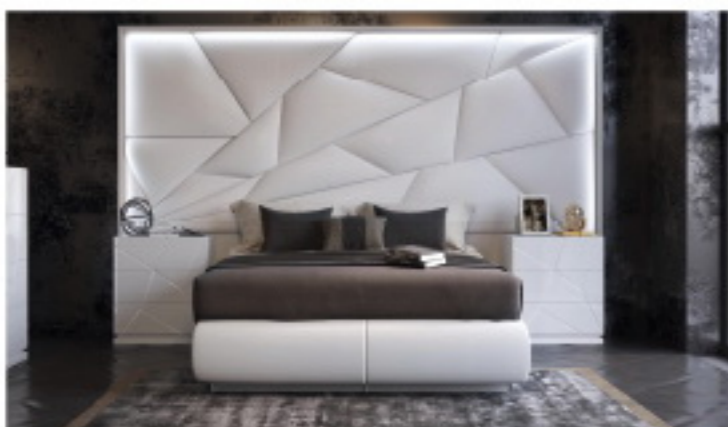

Mix Of High Gloss And Matt Finishes
Bed with Lights QS: W118.11" D83.86" H78.74"
Bed with Lights KS: W133.86" D83.86" H78.74"