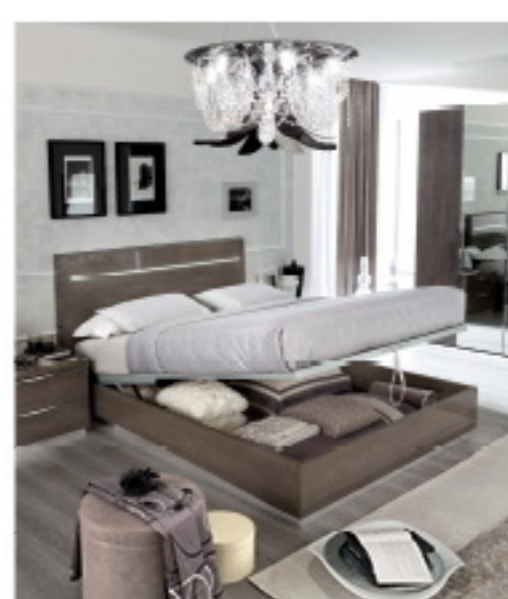

Available with Storage platform
QS and KS

Nightstand:
W23.6" D16.9" H20.1"

Double Dresser: W68.1" D19.3" H29.6"
Mirror: W47.3" D0.9" H35.5"

Single Dresser: W53.2" D19.3" H29.6"
Mirror: W47.3" D0.9" H35.5"

Light In The Headboard
 Bed Legno Queen Size: W70" D85" H46"
 Bed Legno King Size: W83" D85" H46"

Storage

Nightstand: W30" D17" H20"

Double Dresser : W68" D20" H30"
 Platinum Mirror: W48" D1" H36"

Single Dresser : W53.1" D19.3" H29.5"