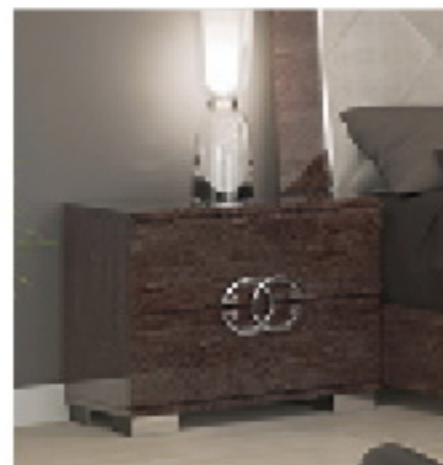

Prestige Nightstand: W27.28" D16.22" H22.95"

Prestige Dresser: W68.3" D18.97" H32.48"
Prestige Mirror: W45.6" D1" H40.15"

Prestige Chest:
W36.3" D19" H51.5"

Prestige Classic

MADE IN ITALY

STATUS
Italian status symbol