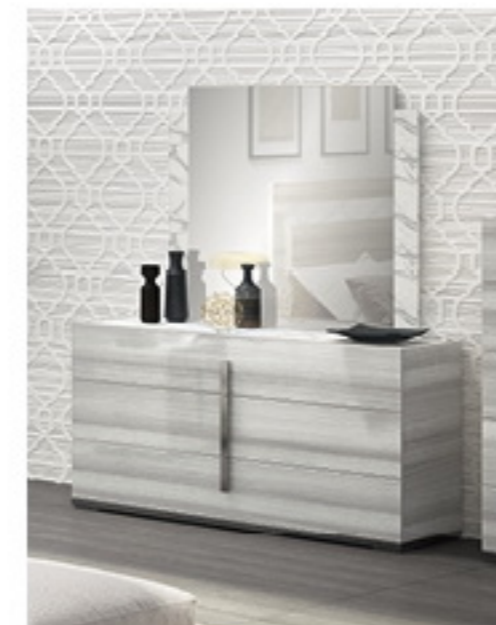

Nightstand:
W23" D17" H21"

Double Dresser :
W59" D20" H31"
Mirror:
W45" D8" H40"

Chest:
W23" D17" H51"

Bed QS : W67" D83" H51"
Bed KS : W84" D83" H51"

High Nightstand:
W23" D17" H21"

Double Dresser: W59" D20" H31"
Mirror: W45" D8" H40"