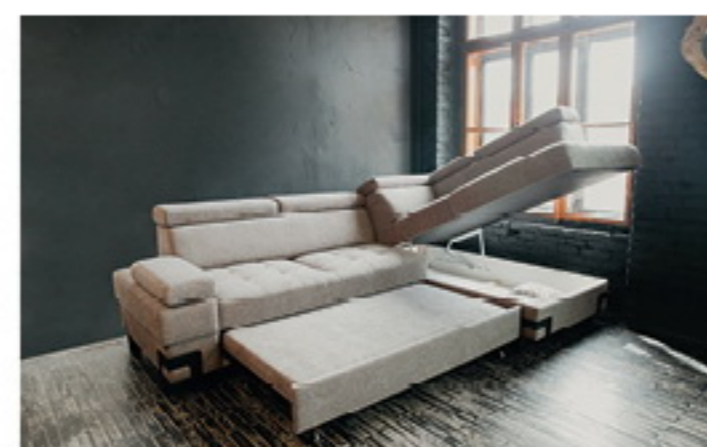

Sofa Bed And Storage
Sleeping Area: 79" X 55"

W106" D71" H34-37"