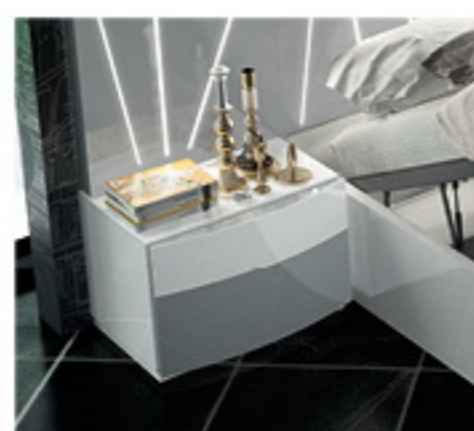

Double Dresser:
 W58.27" D19.49" H32.91"

Chest: W24" D19" H47"
 Standing Mirror: W30" D1.57" H76.46"

Bed QS : W109.44" D85.43" H41.34"
Bed KS : W126" D85.43" H41.34"

Available with Storage platform
QS and KS