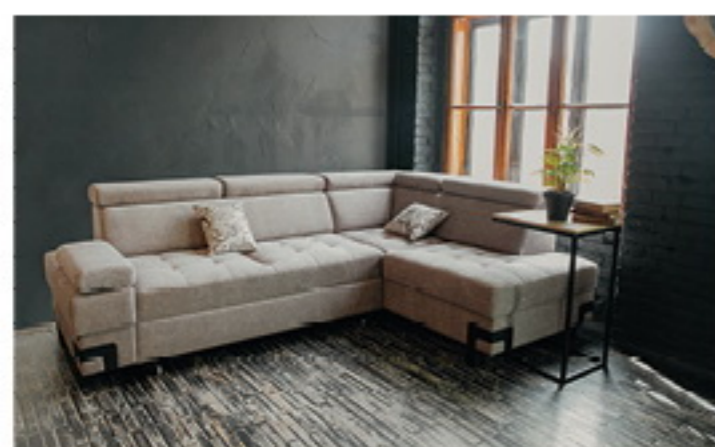

Sofa Bed And Storage
Sleeping Area: 79" X 55"

W106" D71" H34-37"