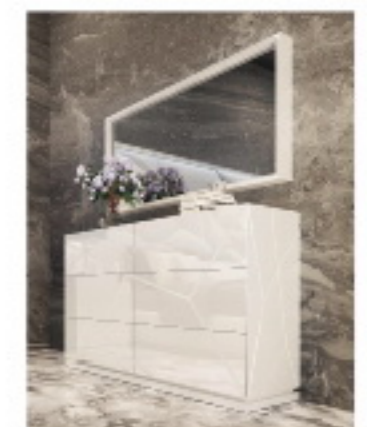

Double Dresser:
W62.99" D15.75" H36.22"
Mirror for Double Dresser:
W59.06" D1.97" H27.56"