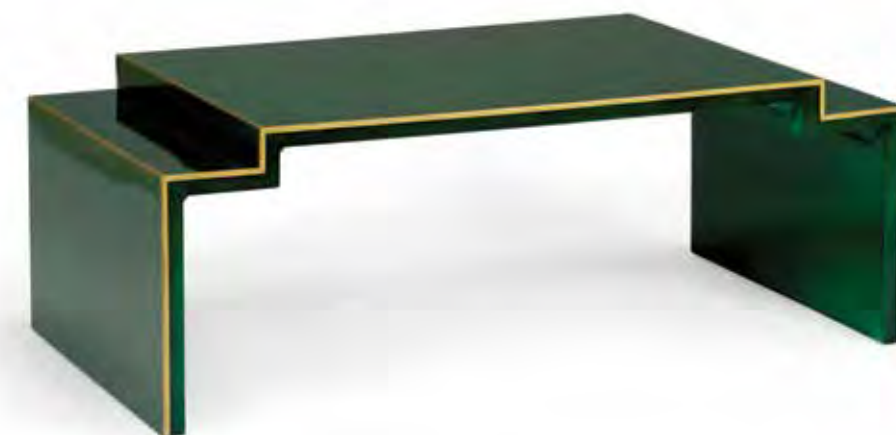

383360
Blue Agate Side Table
13.8W x 13.8D x 24.3H
Blue Agate Top with Black Painted Iron Base.

384102
Shelby End Table
15.5W x 15.5D x 19.5H
Thick Acrylic Top with Polished Brass
Finished Metal Base.

383821
Chatsworth Table – Green
50W x 26D x 18.5H
Malachite Finish Lacquered Wood with Gold Edging.
Also Available 383820.
Designed by Elizabeth Wicker.