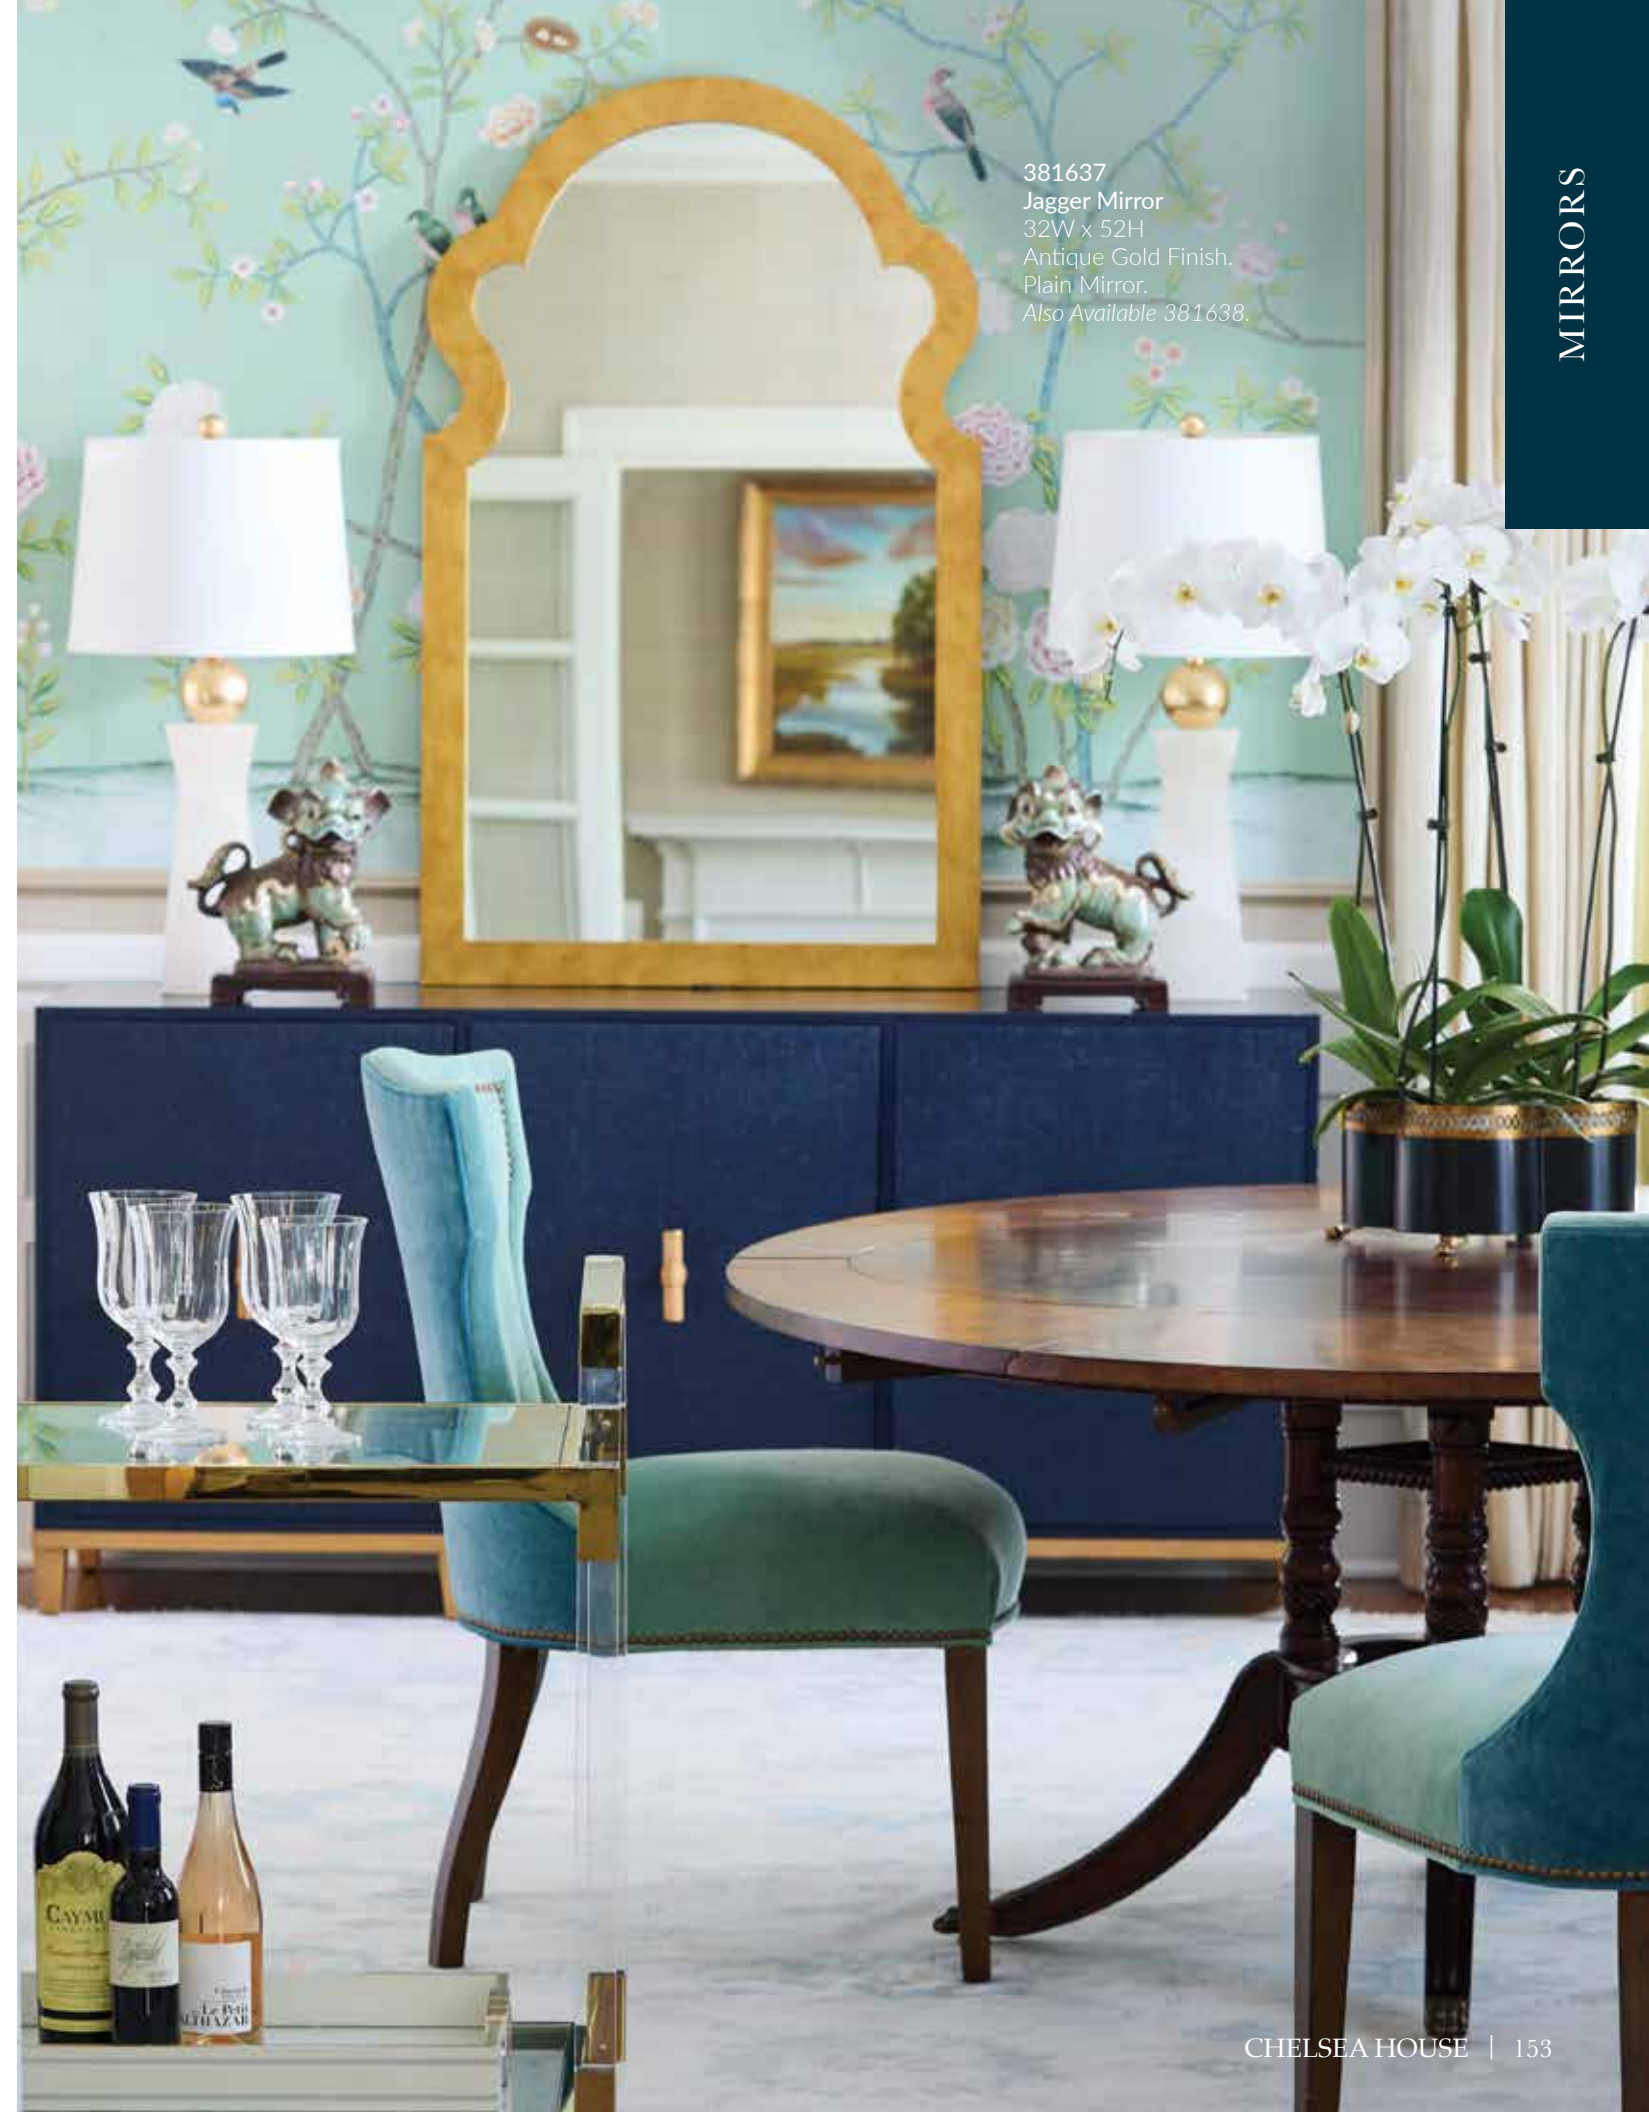

382322
London Church Mirror
33 DIA x 45H
Gold Frame with Black Line.
Also Available 382321.
Designed by Bradshaw Orrell.

380934
Richards Mirror
36W x 48H
Black and Gold Finish.

381637
Jagger Mirror
32W x 52H
Antique Gold Finish.
Plain Mirror.
Also Available 381638.