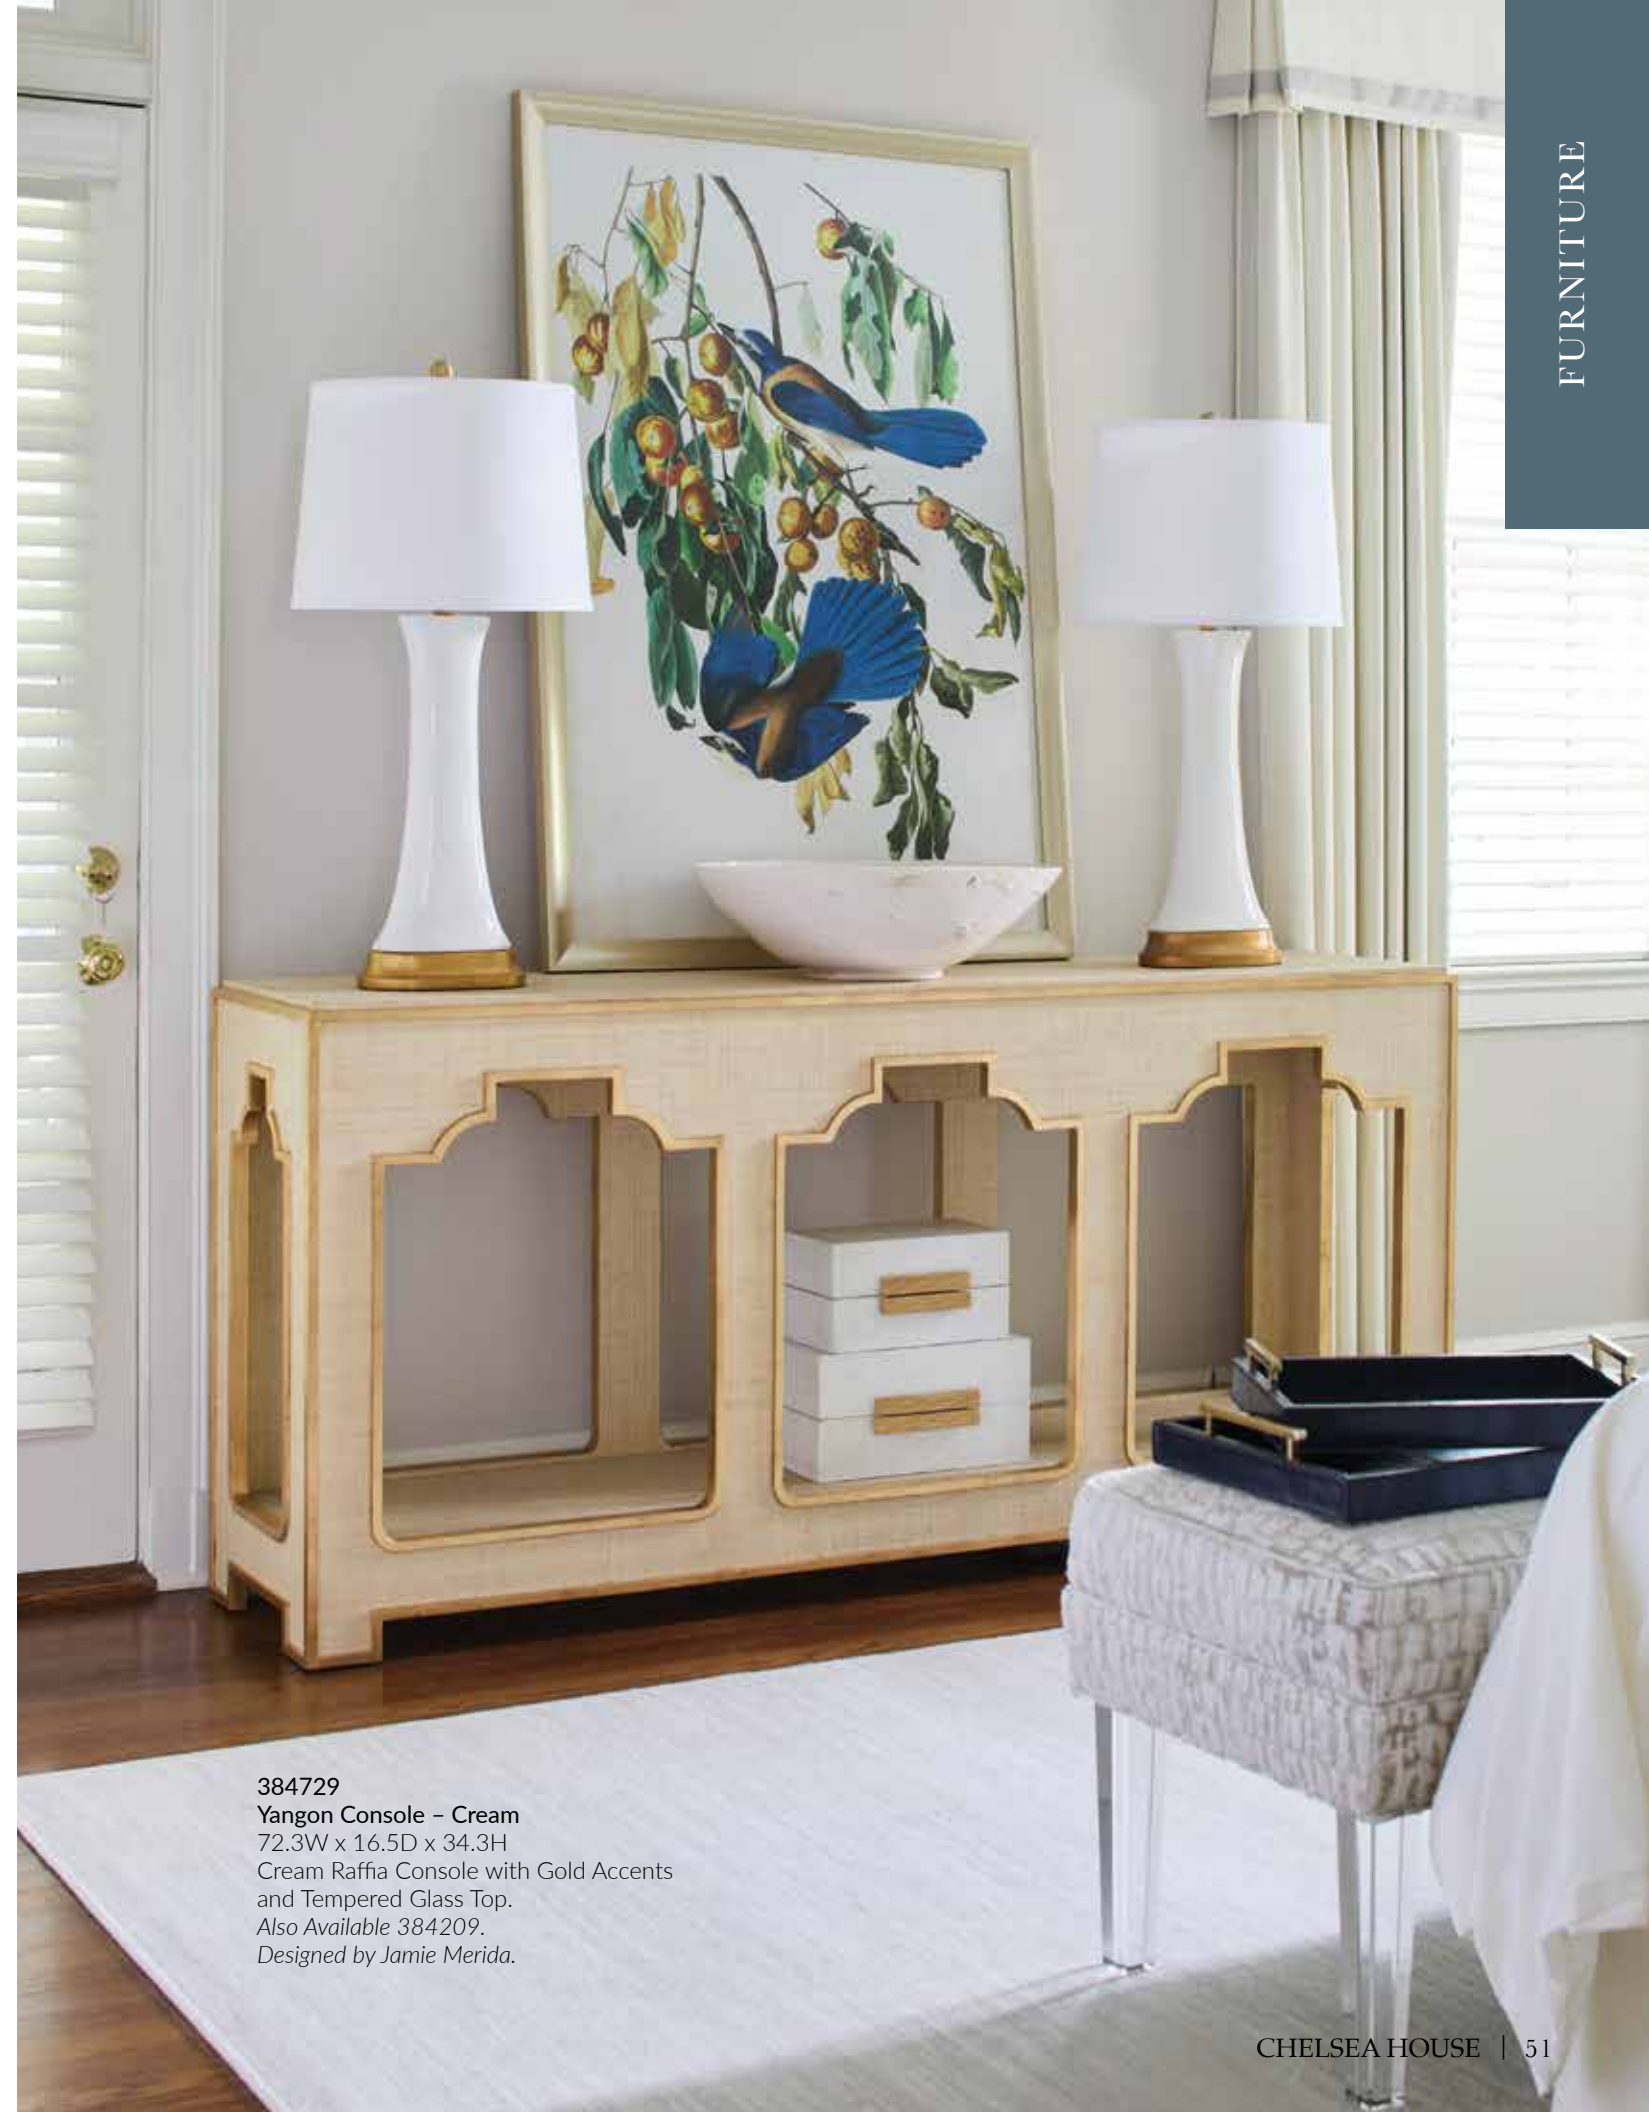

385229
Captiva Bunching Table - White
20W x 20D x 20.3H
White Linen Wrapped Square Side Table
with Clear Glass Drop-In Top.
Also Available 385227, 385228.
Designed by Jamie Merida.

385286
Drop Zone Console
54W x 12D x 36H
Cream Colored Raffia Covered Console
with Three Subtle Drawers.
Designed by Elizabeth Wicker.

384729
Yangon Console - Cream
72.3W x 16.5D x 34.3H
Cream Raffia Console with Gold Accents
and Tempered Glass Top.
Also Available 384209.
Designed by Jamie Merida.