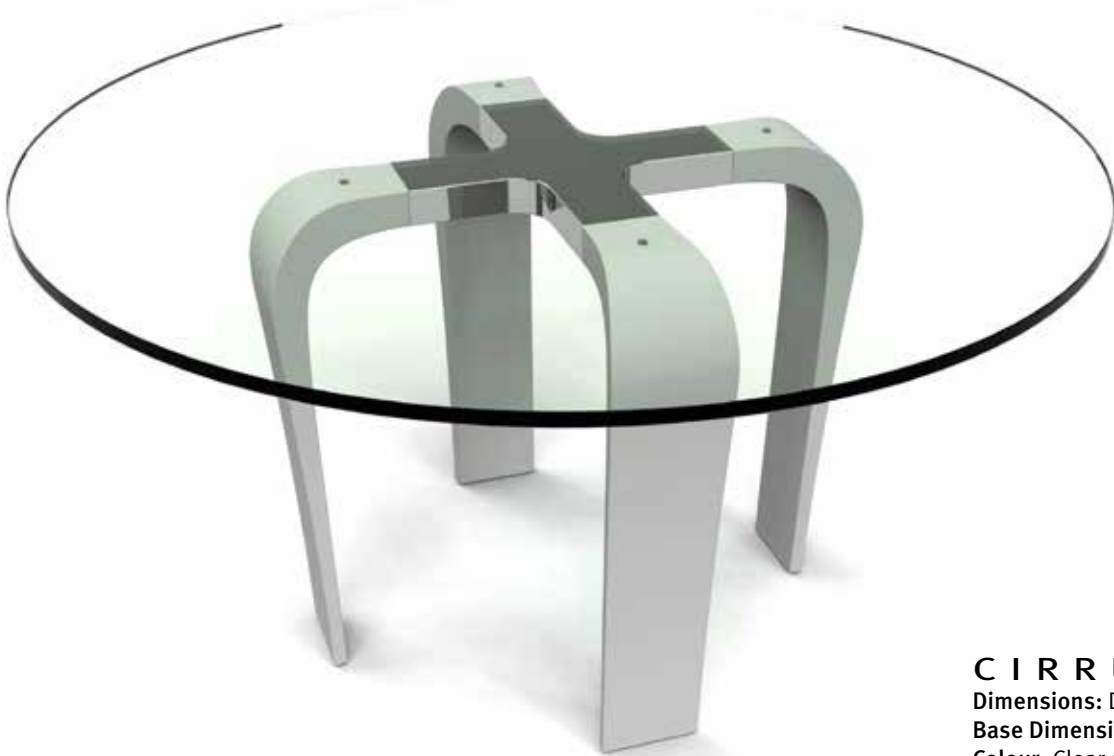

## JULIA

**Dimensions:** Dia 38" x 30" / 42" x 30"

**Colour:** Clear Glass

**Technical Details:** 12mm Tempered Glass Top with  
Round Brushed Stainless Steel Base

**Collection:** Savona Collection

## LINDA

**Dimensions:**

Dia 38" x 30" / 42" x 30"

**Colour:** Clear Glass

**Technical Details:** 12mm Tempered Clear Glass Top with  
Brushed Round Stainless Steel Post and Base

**Collection:** Savona Collection

## CIRRUS - R D

**Dimensions:** Dia 60" x 30"

**Base Dimension:** L37" x D37" x H29"

**Colour:** Clear or Smoked Glass

**Technical Details:** 15mm Tempered Clear or Smoked Glass Top with Polished Stainless Steel Connector and Brushed Stainless Steel Base