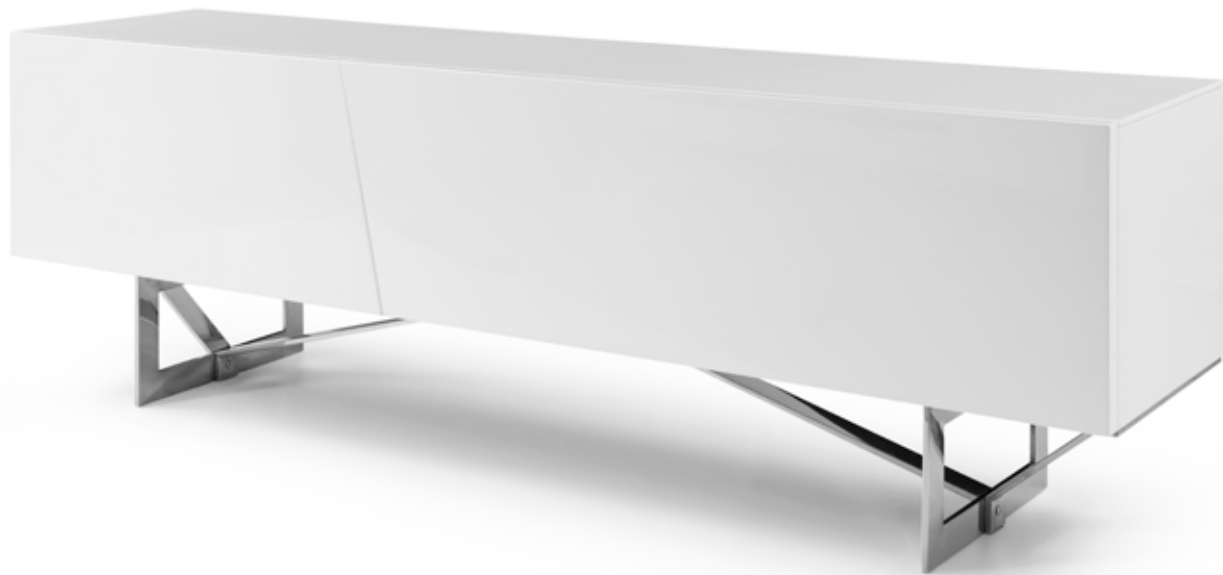

TV STANDS

SALEEN

Dimensions: L79" x D18" x H24"

Colour: White

Technical Details: High Gloss Lacquer with Polished Stainless Steel Legs. 1 Drawer and 1 Door

Collection: Duomo Collection