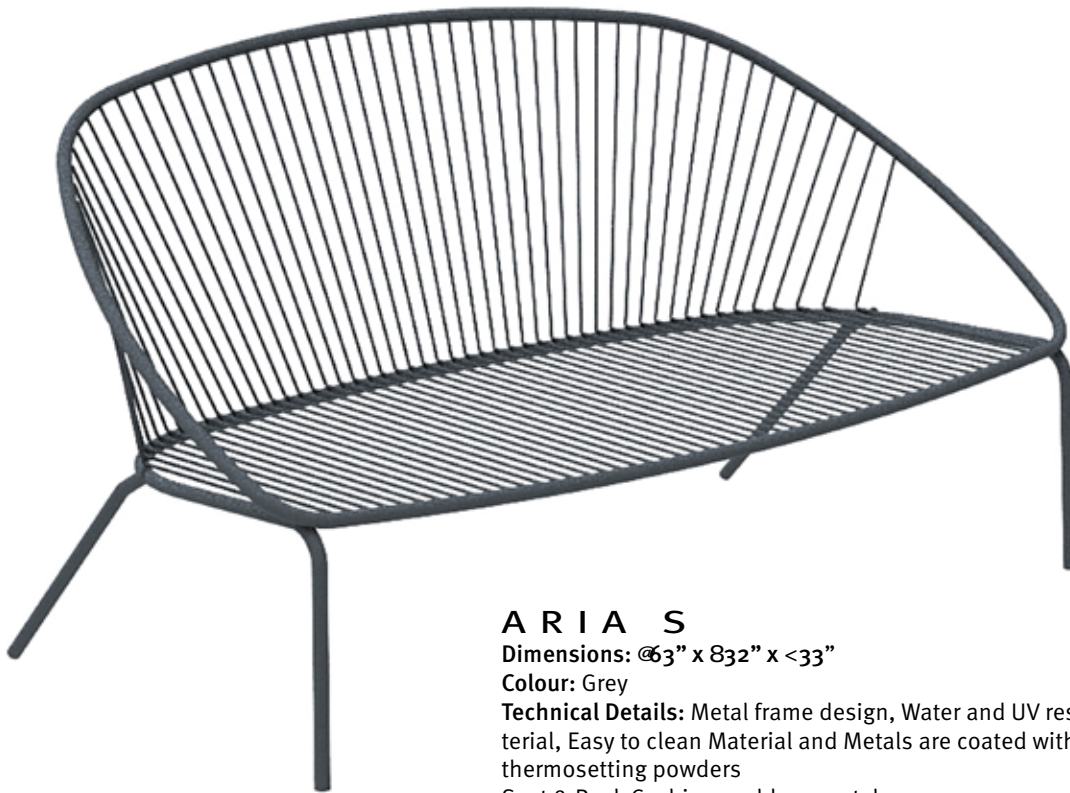

OUTDOOR FURNITURE

ARIA S

Dimensions: 63" x 83 1/2" x 33"

Colour: Grey

Technical Details: Metal frame design, Water and UV resistant material, Easy to clean Material and Metals are coated with Qualicoat thermosetting powders

Seat & Back Cushions sold separately

Collection: Italian Garden Collection

MADE IN ITALY