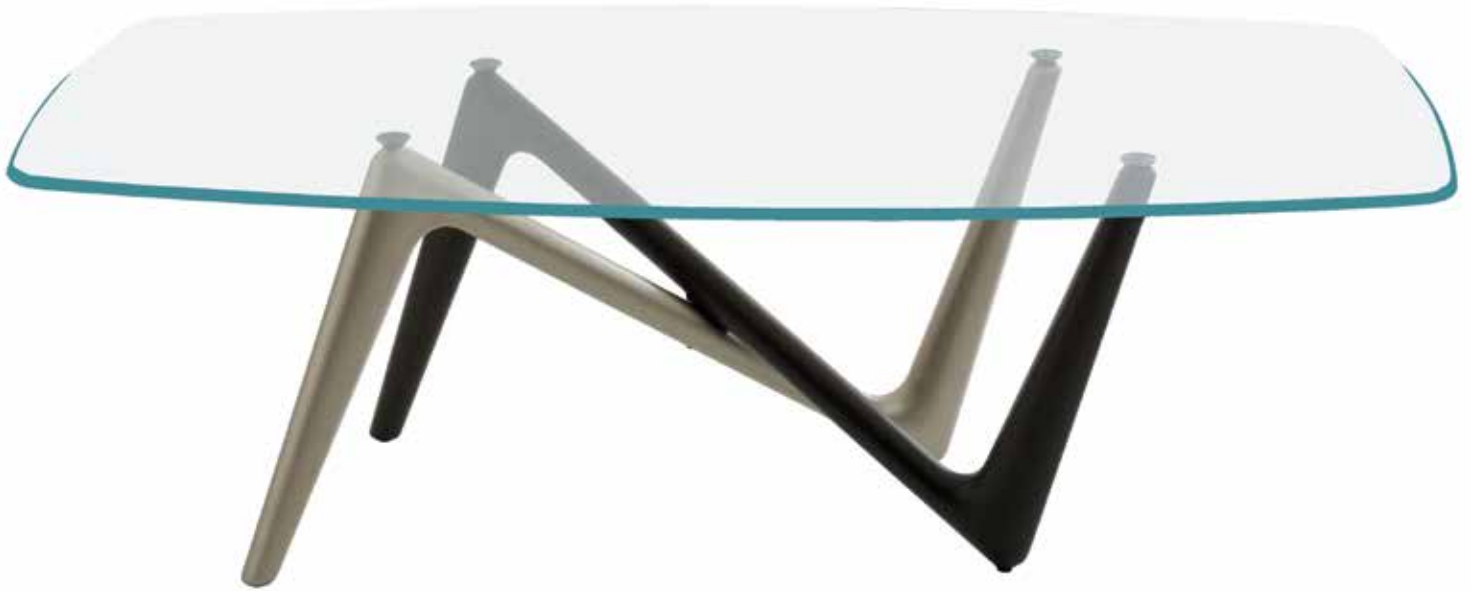

DINING TABLES

ESSE

Dimensions: L95" x D47" x H30"

Base Dimensions: L50" x D25" x H30"

Top Colour: Ceramic Noir Desir, Brazil Green, Clear Glass Top, or White Calcatta

Base Colour: Bronze & Titanium Polyurethane, or Anthracite Grey & Blue

Technical Details: Bicoloured Lacquered Polyurethane Base with either Ceramic Top or 15mm Glass Top with Bevelled Edge

Collection: Giorgio Collection

MADE IN ITALY