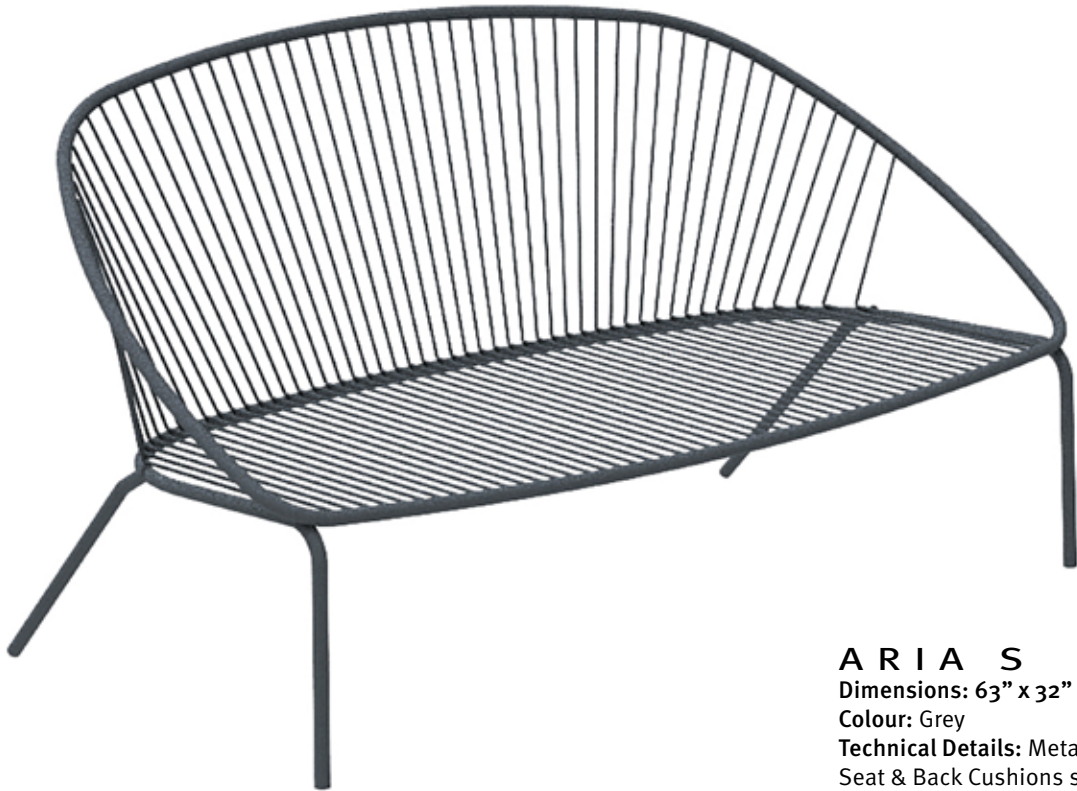

OUTDOOR FURNITURE

ARIA S

Dimensions: 63" x 32" x 33"

Colour: Grey

Technical Details: Metal Frame

Seat & Back Cushions sold separately

Collection: Italian Garden Collection

MADE IN ITALY