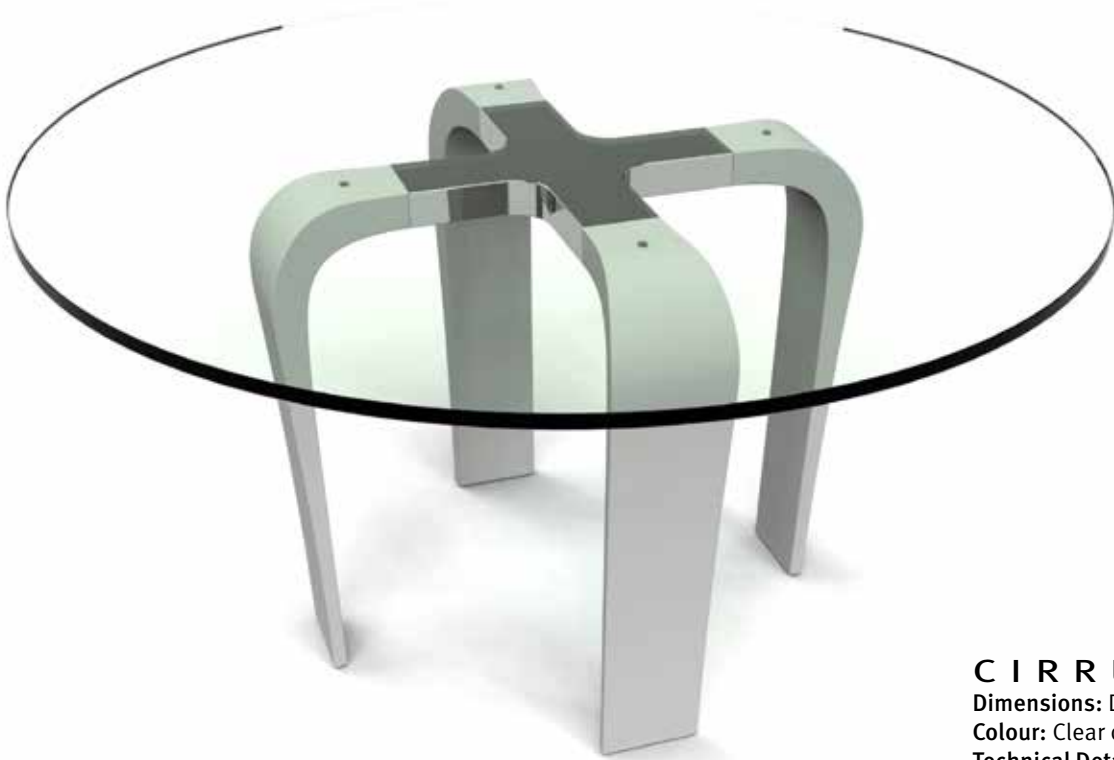

## JULIA

Dimensions: Dia 38" x 30" / 42" x 30"

Colour: Clear Glass

Technical Details: 12mm Tempered Glass Top with  
Round Brushed Stainless Steel Base

Collection: Savona Collection

## LINDA

Dimensions:

Dia 38" x 30" / 42" x 30"

Colour: Clear Glass

Technical Details: 12mm Tempered Clear Glass Top with  
Brushed Round Stainless Steel Post and Base

Collection: Savona Collection

## CIRRUS - R D

**Dimensions:** Dia 60" x 30"

**Colour:** Clear or Smoked Glass

**Technical Details:** 15mm Tempered Clear or Smoked Glass Top with Polished Stainless Steel Connector and Brushed Stainless Steel Base