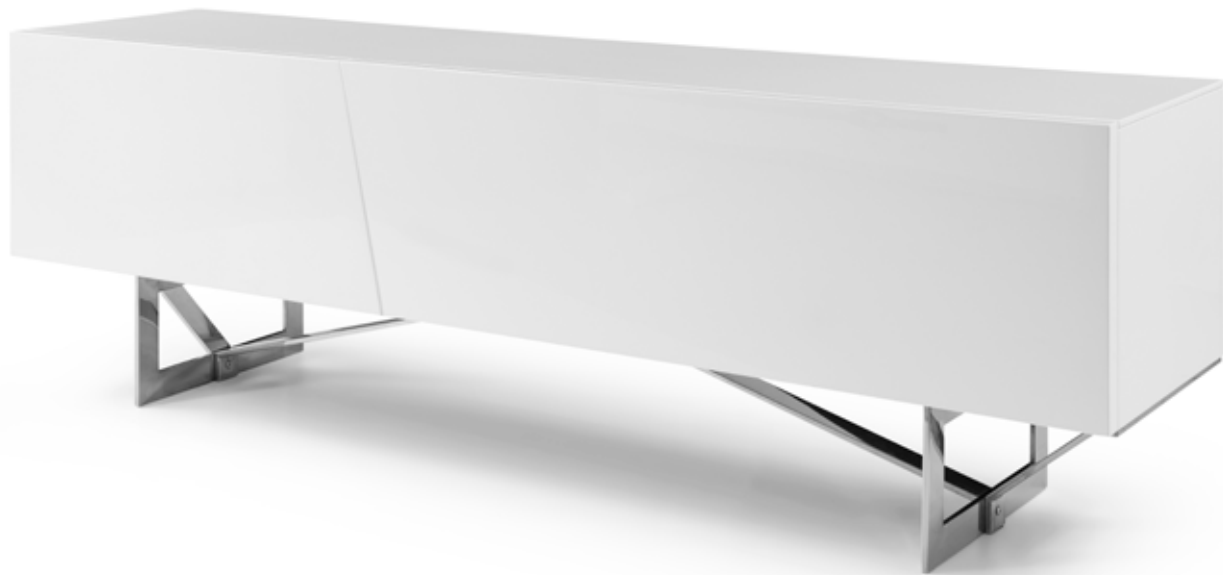

TV STANDS

SALEEN

Dimensions: 79" x 18" x 24"

Colour: White

Technical Details: High Gloss Lacquer with Polished Stainless Steel Legs. 1 Drawer and 1 Door

Collection: Duomo Collection