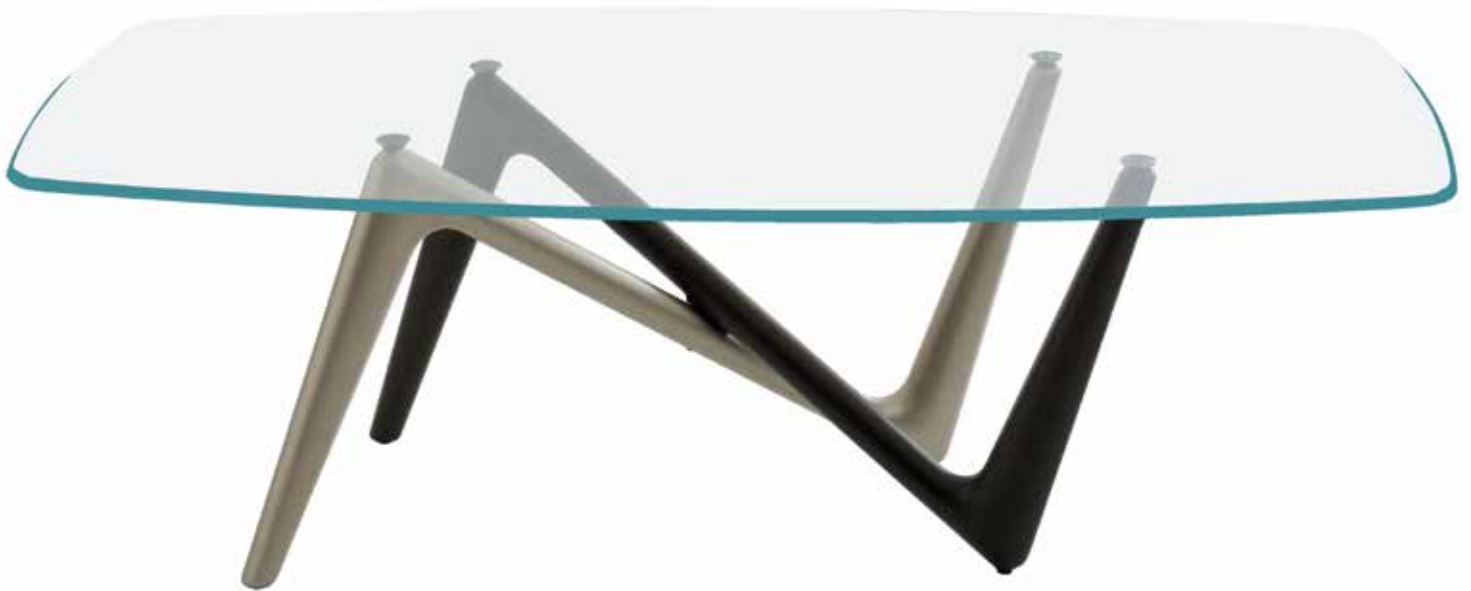

DINING TABLES

ESSE

Dimensions: 95" x 47" x 30"

Top Colour: Ceramic Noir Desir, Brazil Green, Clear Glass Top, or White Calcatta

Base Colour: Bronze & Titanium Polyurethane, or Anthracite Grey & Blue

Technical Details: Bicoloured Lacquered Polyurethane Base with either Ceramic Top or 15mm Glass Top with Bevelled Edge

Collection: Giorgio Collection

MADE IN ITALY